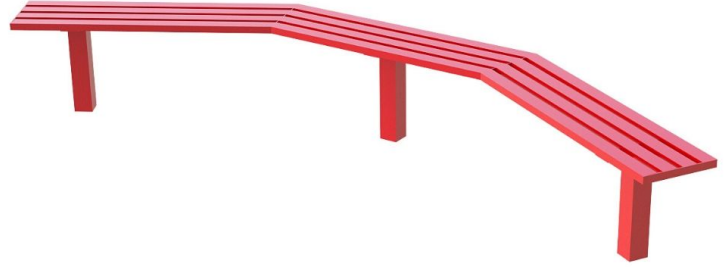

3 Section Bench

Product Code AMV-OF-ST-3SB

Price on Application

Price stated is for product only. Contact us for a delivery & installation quote based on your location.

Dimensions:

Length	3200 mm
Width	900 mm
Height	400 mm

Key Stage:

Play Values

This product supports the following areas of child development.

Inclusive Play

Reading & Storytelling

Imaginative Play

Co-Operative Play

Communication Skills

Description

AMV have developed a range of seating to suit the needs of early years children through to adults. Seating can be used for outdoor learning, dining or social interaction and can incorporate features which encourage children to use their imagination by transforming a functional seat into a play station. The steel seating offers a longer lasting and low maintenance alternative to wood or plastic, with the added benefit of bringing life and colour to quiet play areas. The slatted design promotes rainwater runoff which means that the seating will dry quickly after rain.