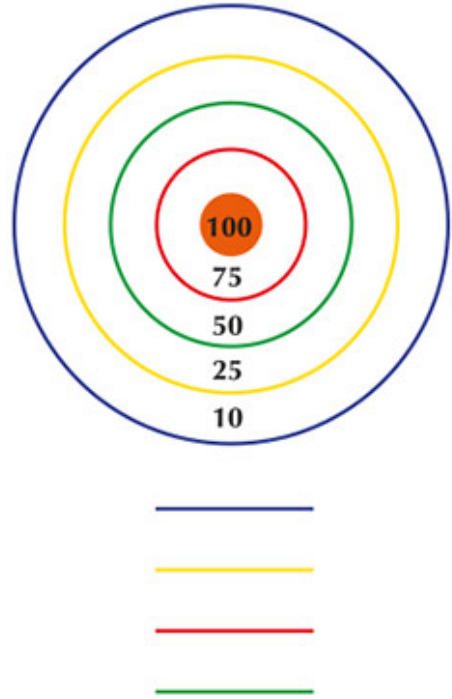

# 4m Target Throw

Product Code AMVF4-PM-063

£286

Price includes installation (Min. order value Â£1,000 plus VAT applies)

## Dimensions:

Length 4000 mm

Width 7000 mm

## Key Stage:

## Description

Target throwing game, 4m distance. Children stand behind various lines and throw bean bags onto the circular target. Can be made more difficult by adding blindfolds or making the children face the opposite direction. Improves coordination and can be used for competitions.