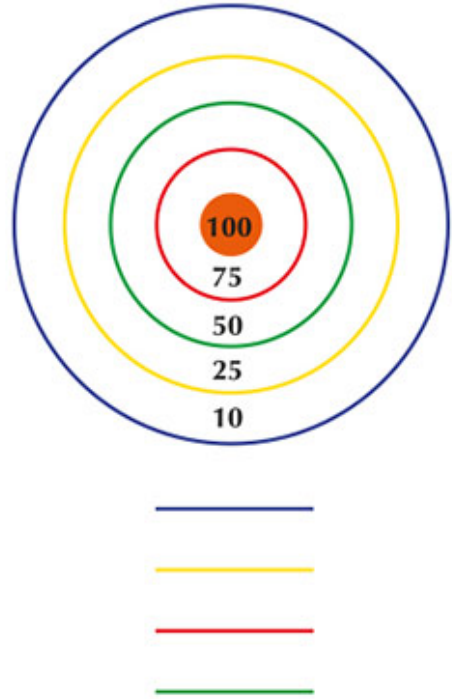

4m Target Throw

Product Code AMVF4-PM-063

£286

Price includes installation (Min. order value Â£1,000 plus VAT applies)

Dimensions:

Length 4000 mm
Width 7000 mm

Key Stage:

Play Values

This product supports the following areas of child development.

Hand-eye
Co-ordination

Gross Motor Skills

Description

Target throwing game, 4m distance. Children stand behind various lines and throw bean bags onto the circular target. Can be made more difficult by adding blindfolds or making the children face the opposite direction. Improves coordination and can be used for competitions.