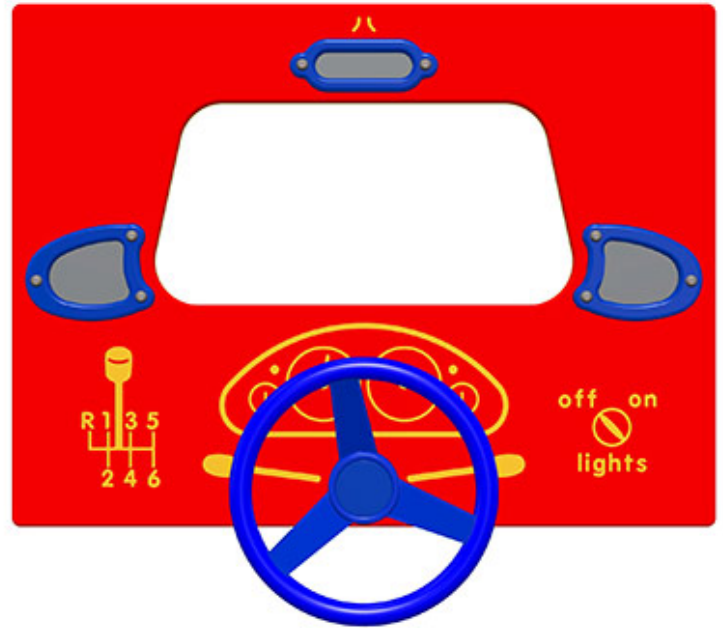

Driving with Mirrors Play Panel

Product Code AMVFA-APRPI-FIDRIVEMIRROR

£0

Price stated is for product only.
Contact us for a delivery & installation quote based on your location.

Dimensions:

Length	1200 mm
Width	800 mm
Depth	135 mm

Key Stage:

Play Values

This product supports the following areas of child development.

Fine Motor Skills

Visual Stimulation

Tactile Stimulation

Inclusive Play

Understanding the World

Role Play

Imaginative Play

Description

The Driving with Mirrors Play Panel is a great way to teach children about road safety and basic driving skills that they will use later in life. This panel is perfect for inspiring children's imaginations and encouraging role play on the playground. The mirrors are made from the best quality mirrored polycarbonate making them virtually unbreakable, and will not shatter and become unsafe in the playground environment. Secured to the main panel using an HDPE frame, which allows for different expansion rates and makes sure that the dome stays securely attached to the panel. Bespoke design options are also available. All AMV Play Panels can be wall mounted or mounted onto posts fixed into the ground. Multiple panels can be installed side by side or back to back. Please ask for further details of the options available.