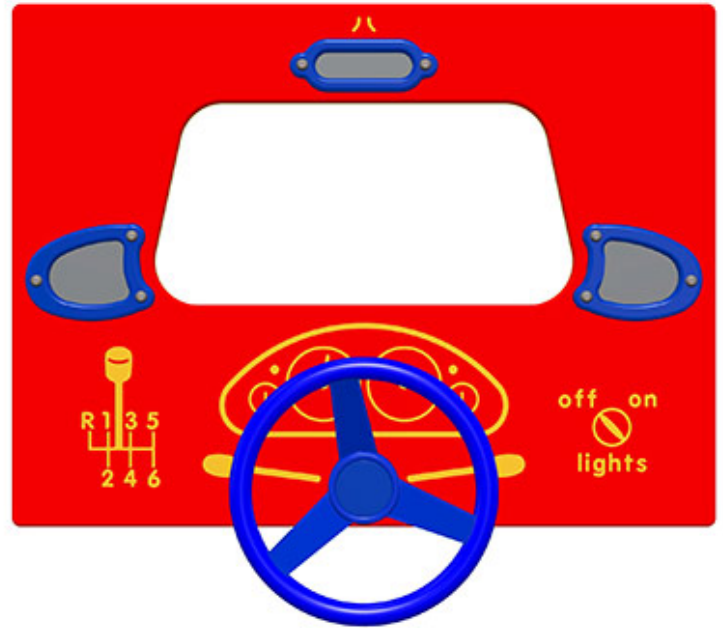

# Driving with Mirrors Play Panel

Product Code AMVFA-APRPI-FIDRIVEMIRROR

£0

Price stated is for product only. <br>Contact us for a delivery & installation quote based on your location.

## Dimensions:

Length	1200 mm
Width	800 mm
Depth	135 mm

## Description

The Driving with Mirrors Play Panel is a great way to teach children about road safety and basic driving skills that they will use later in life. This panel is perfect for inspiring children's imaginations and encouraging role play on the playground. The mirrors are made from the best quality mirrored polycarbonate making them virtually unbreakable, and will not shatter and become unsafe in the playground environment. Secured to the main panel using an HDPE frame, which allows for different expansion rates and makes sure that the dome stays securely attached to the panel. Bespoke design options are also available. All AMV Play Panels can be wall mounted or mounted onto posts fixed into the ground. Multiple panels can be installed side by side or back to back. Please ask for further details of the options available.