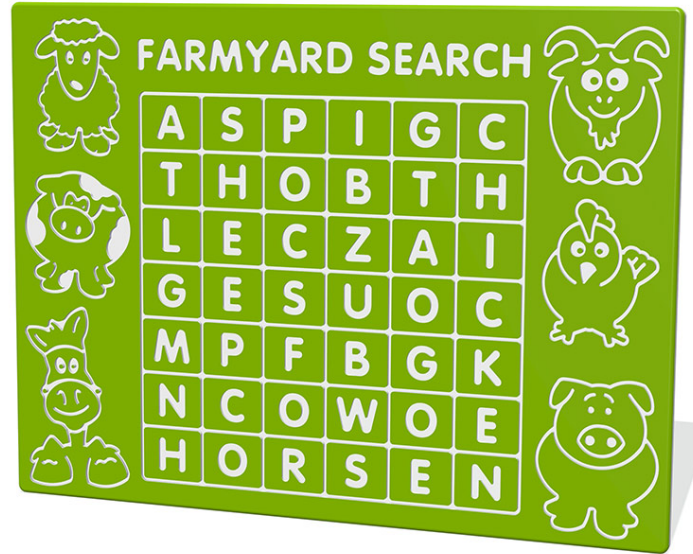

Farmyard Search Play Panel

Product Code AMVFA-APEP-FIFARM

£0

Price stated is for product only.
Contact us for a delivery & installation quote based on your location.

Dimensions:

Length	1200 mm
Width	800 mm
Depth	15 mm

Key Stage:

Play Values

This product supports the following areas of child development.

Inclusive Play

Problem Solving

Nature Play

Games & Puzzles

Description

This fun and educational play panel is a word search with Farmyard Animal Names (pig, cow, horse etc). This is a popular classic play panel that is simple and good value for money. You can also customise this panel to the size, shape and colour that suits your school playground. All AMV Play Panels can be wall mounted or mounted onto posts fixed into the ground. Multiple panels can installed side by side or back to back. Please ask for further details of the options available.