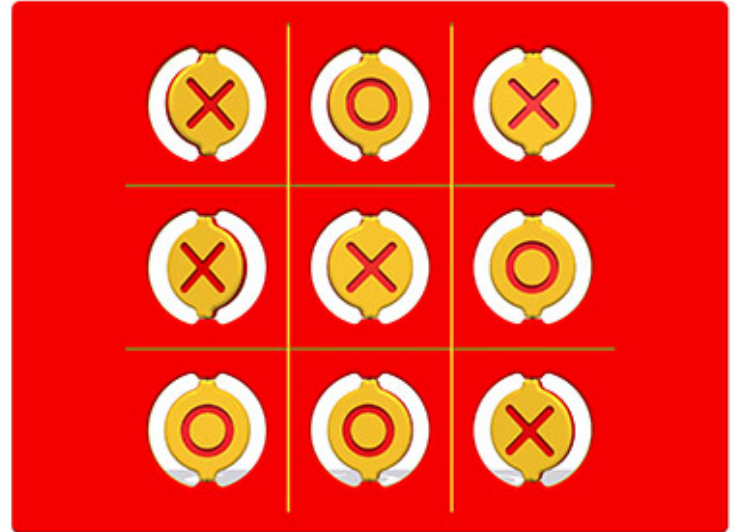

Flip-Over Noughts & Crosses Play Panel

Product Code AMVFA-APGP-FISPNOUGHTS

£0

Price stated is for product only. Contact us for a delivery & installation quote based on your location.

Dimensions:

Length	1200 mm
Width	800 mm
Depth	19 mm

Key Stage:

Play Values

This product supports the following areas of child development.

Fine Motor Skills

Competitive Play

Tactile
Stimulation

Inclusive Play

Problem Solving

Games & Puzzles

Description

The Flip-Over Noughts & Crosses Play Panel has 9 engraved "O" & "X" spin discs. AMV Play Panels can be wall mounted or mounted onto posts fixed into the ground. Multiple panels can be installed side by side or back to back. Please ask for further details of the options available.