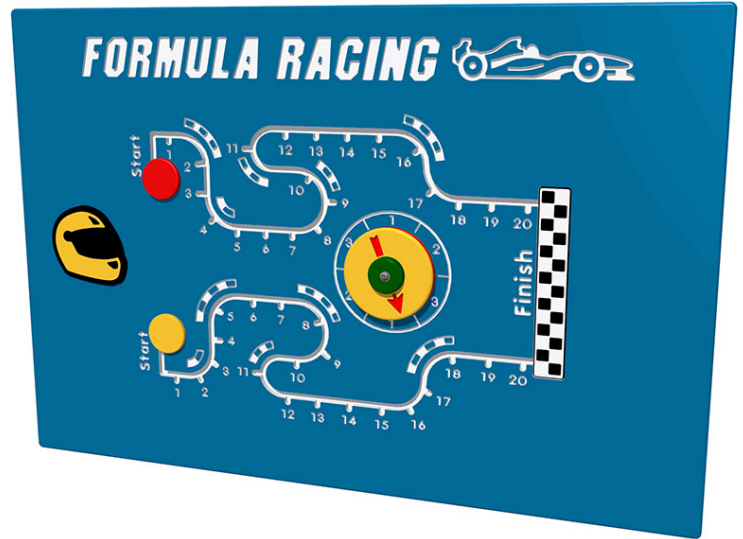

# Formula Racing Play Panel

Product Code AMVFA-APGP-FIFORMULA

£0

Price stated is for product only.<br>Contact us for a delivery & installation quote based on your location.

## Dimensions:

Length	1200 mm
Width	800 mm
Depth	80 mm

## Key Stage:

## Description

The Formula Racing Play Panel is a fun counter racing game featuring a 1-3 spinner and our t-slot easy glide sliding disc counters. Bespoke design options are also available. All AMV Play Panels can be wall mounted or mounted onto posts fixed into the ground. Multiple panels can be installed side by side or back to back. Please ask for further details of the options available.