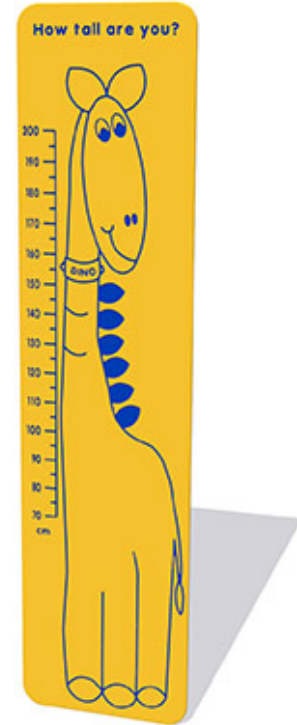

How Tall Are You - Dino Play Panel

Product Code AMVFA-APEP-FIDINO

£0

Price stated is for product only.
Contact us for a delivery & installation quote based on your location.

Dimensions:

Length	2400 mm
Width	600 mm
Depth	19 mm

Key Stage:

Play Values

This product supports the following areas of child development.

Understanding
the World

Description

The How Tall Are You - Dino Play Panel is designed for children to measure their height as part of a game or to compare with their peers. How tall are you play panels are fun and educational, and can be manufactured in either 12.5mm thickness panels for wall mounting or in 19mm thickness for attaching to posts, or where there is less support. Bespoke design options are also available. All AMV Play Panels can be wall mounted or mounted onto posts fixed into the ground. Multiple panels can be installed side by side or back to back. Please ask for further details of the options available.