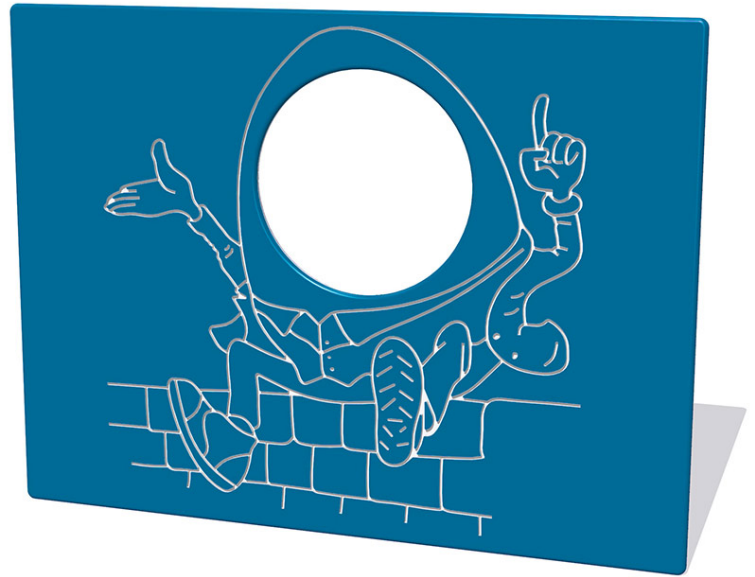

Humpty Head Through Play Panel

Product Code AMVFA-APRPI-FIHUMPTY

£0

Price stated is for product only.
Contact us for a delivery & installation quote based on your location.

Dimensions:

Length	1200 mm
Width	800 mm
Depth	12.5 mm

Key Stage:

Play Values

This product supports the following areas of child development.

Inclusive Play

Role Play

Imaginative Play

Description

The Humpty Head Through Play Panel is a popular classic play panel that is simple and good value for money. You can also customise this panel to the size, shape and colour that suits your school playground. All AMV Play Panels can be wall mounted or mounted onto posts fixed into the ground. Multiple panels can installed side by side or back to back. Please ask for further details of the options available.