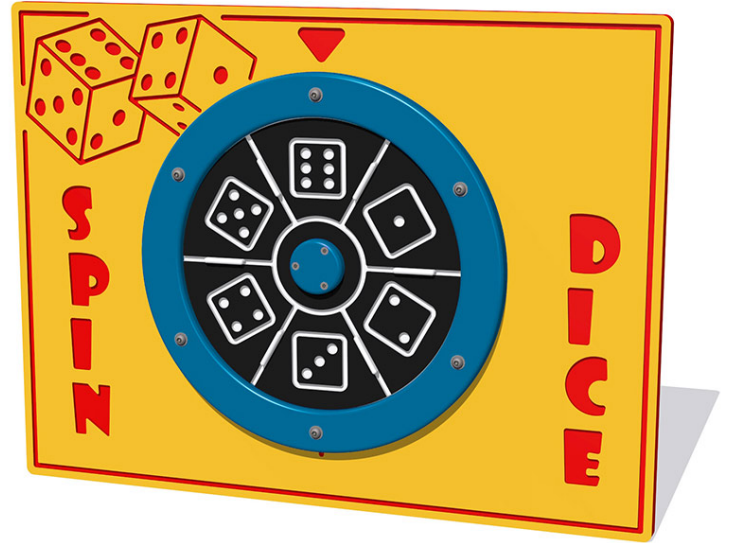

Spin Dice Play Panel

Product Code AMVFA-APGP-FISPDICE

£0

Price stated is for product only.
Contact us for a delivery & installation quote based on your location.

Dimensions:

Length	1200 mm
Width	800 mm
Depth	47.5 mm

Key Stage:

Play Values

This product supports the following areas of child development.

Fine Motor Skills

Inclusive Play

Numeracy

Games & Puzzles

Description

The Spin Dice has an easy to rotate centre dice disc, which also has a ratchet "clicking" sound as it rotates. This is an ideal panel to use with other playground games such as; Snakes & Ladders and Ludo. Also available in other sizes including mini versions to replace loose dice in the playground. Bespoke design options are also available. All AMV Play Panels can be wall mounted or mounted onto posts fixed into the ground. Multiple panels can installed side by side or back to back. Please ask for further details of the options available.