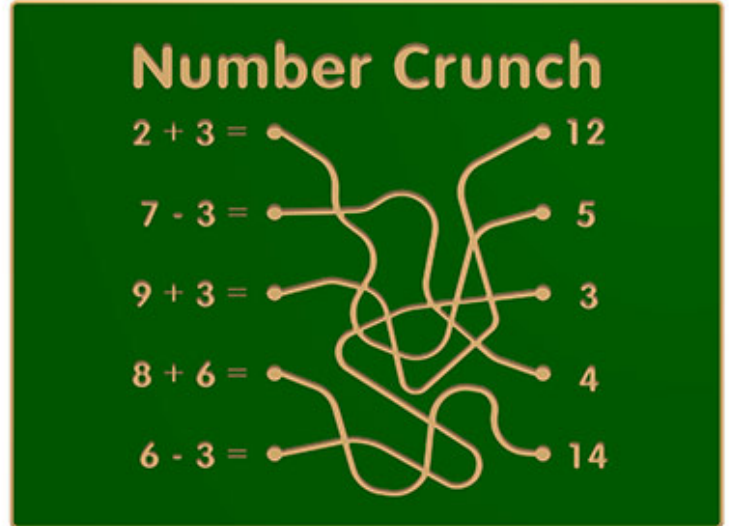

Number Crunch Play Panel

Product Code AMVFA-APEP-FICRUNCH

£0

Price stated is for product only.
Contact us for a delivery & installation quote based on your location.

Dimensions:

Length	1200 mm
Width	800 mm
Depth	19 mm

Key Stage:

Play Values

This product supports the following areas of child development.

Inclusive Play

Problem Solving

Numeracy

Games & Puzzles

Description

The Number Crunch play panel is a fun and educational panel that provides a combination of numeracy and a puzzle with the line maze. Bespoke design options are also available. All AMV Play Panels can be wall mounted or mounted onto posts fixed into the ground. Multiple panels can be installed side by side or back to back. Please ask for further details of the options available.