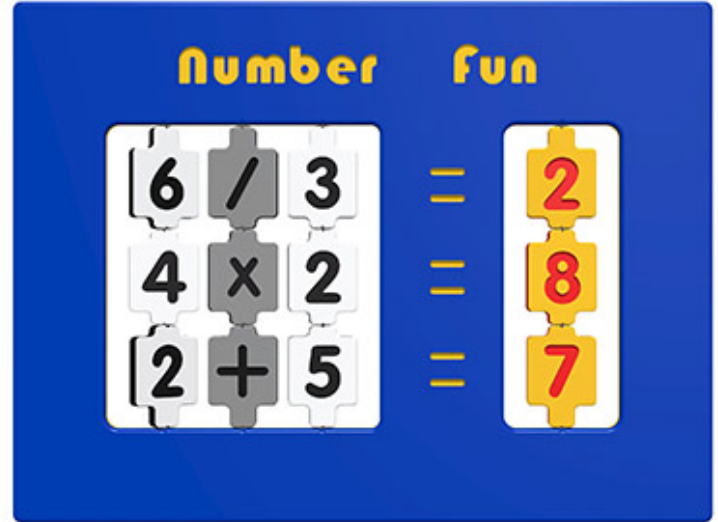

Number Fun Play Panel

Product Code AMVFA-APEP-FIFLIPNUMNGP-B

£0

Price stated is for product only.
Contact us for a delivery & installation quote based on your location.

Dimensions:

Length 1200 mm
Width 800 mm
Depth 19 mm

Key Stage:

Play Values

This product supports the following areas of child development.

Fine Motor Skills

Tactile Stimulation

Inclusive Play

Problem Solving

Numeracy

Games & Puzzles

Description

The Number Fun Play Panel has 9 flip discs with a range of sums and 3 flip discs with answers. This educational panel is great for use as a teaching tool or just to encourage children to learn independently while on the playground. The panel is made by HDPE and the discs are securely fastened and are virtually unbreakable. All AMV Play Panels can be wall mounted or mounted onto posts fixed into the ground. Multiple panels can be installed side by side or back to back. Please ask for further details of the options available.