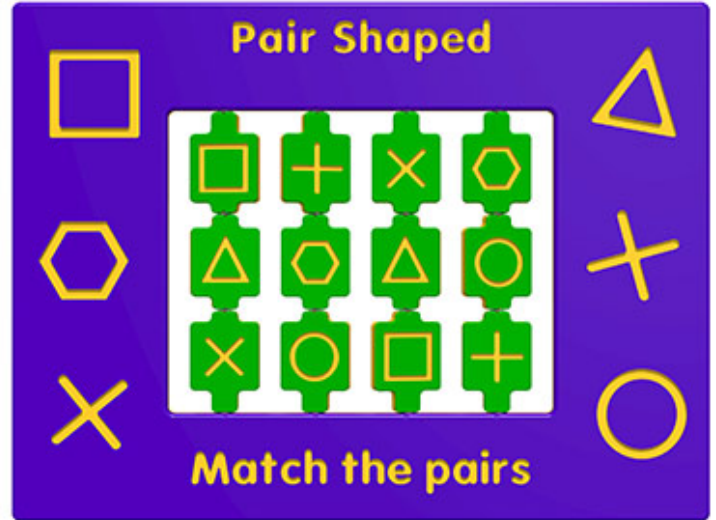

Pair Shaped Play Panel

Product Code AMVFA-APGP-FIPAIRSHAPED-B

£0

Price stated is for product only.
Contact us for a delivery & installation quote based on your location.

Dimensions:

Length 1200 mm
Width 800 mm
Depth 19 mm

Key Stage:

Play Values

This product supports the following areas of child development.

Fine Motor Skills

Tactile Stimulation

Inclusive Play

Games & Puzzles

Description

The Pair Shaped Play Panel has 12 easy to flip discs that have a range of shapes that can be paired to the same shape. This is a fun and interactive game for children to play on the playground. All AMV Play Panels can be wall mounted or mounted onto posts fixed into the ground. Multiple panels can be installed side by side or back to back. Please ask for further details of the options available.