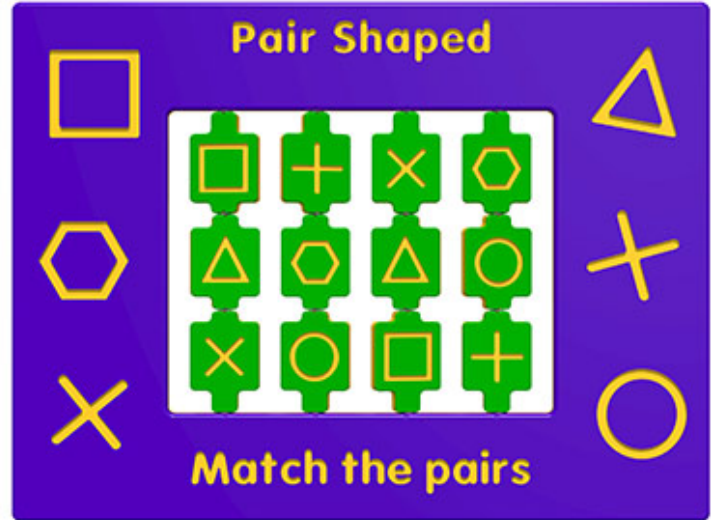

Pair Shaped Play Panel

Product Code AMVFA-APGP-FIPAIRSHAPED-B

£0

Price stated is for product only.
Contact us for a delivery & installation quote based on your location.

Dimensions:

Length 1200 mm
Width 800 mm
Depth 19 mm

Key Stage:

Play Values

This product supports the following areas of child development.

Fine Motor Skills

Tactile Stimulation

Inclusive Play

Games & Puzzles

Description

The Pair Shaped Play Panel has 12 easy to flip discs that have a range of shapes that can be paired to the same shape. This is a fun and interactive game for children to play on the playground. All AMV Play Panels can be wall mounted or mounted onto posts fixed into the ground. Multiple panels can be installed side by side or back to back. Please ask for further details of the options available.