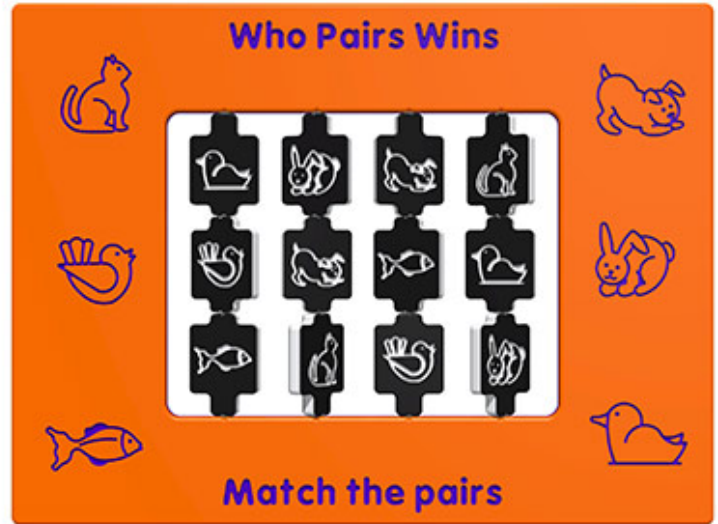

Who Pairs Wins Play Panel

Product Code AMVFA-APGP-FIWPWINS

£0

Price stated is for product only.
Contact us for a delivery & installation quote based on your location.

Dimensions:

Length	1200 mm
Width	800 mm
Depth	19 mm

Key Stage:

Play Values

This product supports the following areas of child development.

Fine Motor Skills

Tactile Stimulation

Inclusive Play

Games & Puzzles

Description

The Who Pairs Wins Play Panel has 12 east to rotate flip over discs that have 6 matching animals. The discs are made form HDPE the same as the main panel. All AMV Play Panels can be wall mounted or mounted onto posts fixed into the ground. Multiple panels can installed side by side or back to back. Please ask for further details of the options available.