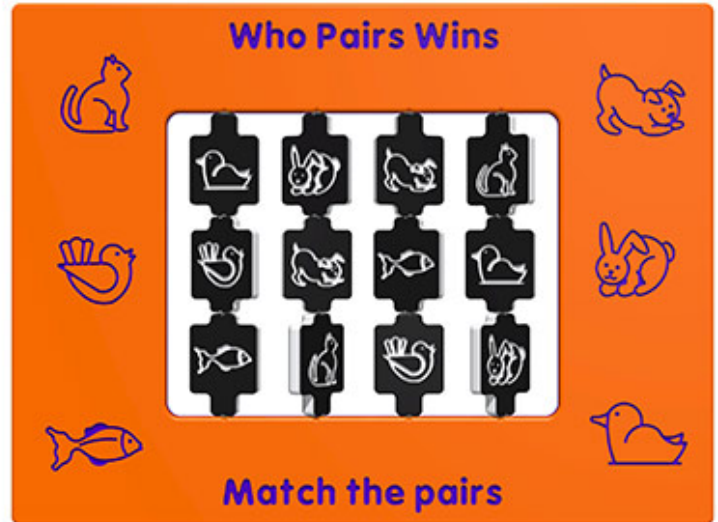

Who Pairs Wins Play Panel

Product Code AMVFA-APGP-FIWPWINS

£0

Price stated is for product only.
Contact us for a delivery & installation quote based on your location.

Dimensions:

Length	1200 mm
Width	800 mm
Depth	19 mm

Key Stage:

Play Values

This product supports the following areas of child development.

Fine Motor Skills

Tactile Stimulation

Inclusive Play

Games & Puzzles

Description

The Who Pairs Wins Play Panel has 12 east to rotate flip over discs that have 6 matching animals. The discs are made form HDPE the same as the main panel. All AMV Play Panels can be wall mounted or mounted onto posts fixed into the ground. Multiple panels can installed side by side or back to back. Please ask for further details of the options available.