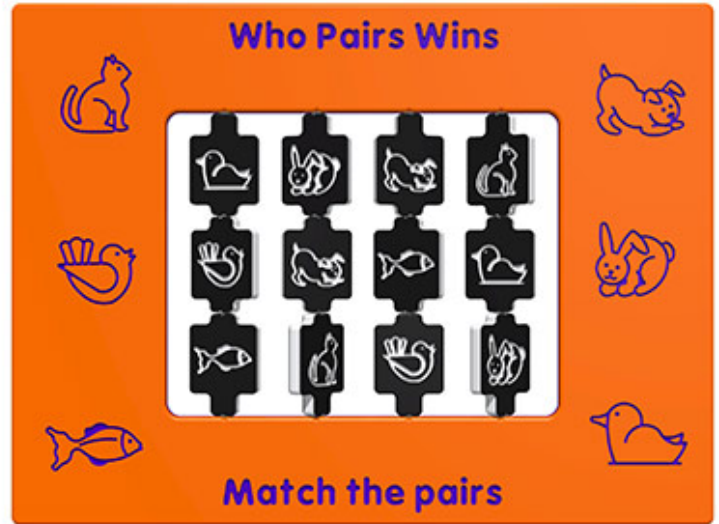

Who Pairs Wins Play Panel

Product Code AMVFA-APGP-FIWPWINS

£0

Price stated is for product only.
Contact us for a delivery & installation quote based on your location.

Dimensions:

Length	1200 mm
Width	800 mm
Depth	19 mm

Key Stage:

Play Values

This product supports the following areas of child development.

Fine Motor Skills

Tactile Stimulation

Inclusive Play

Games & Puzzles

Description

The Who Pairs Wins Play Panel has 12 east to rotate flip over discs that have 6 matching animals. The discs are made form HDPE the same as the main panel. All AMV Play Panels can be wall mounted or mounted onto posts fixed into the ground. Multiple panels can installed side by side or back to back. Please ask for further details of the options available.