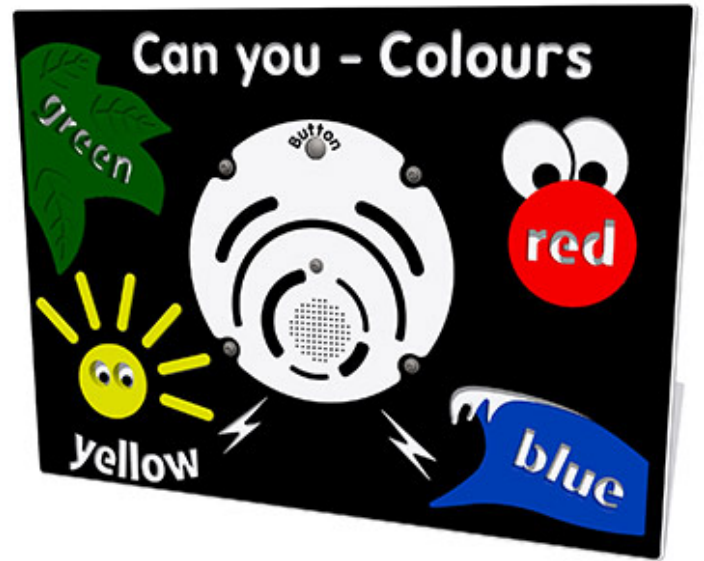

PlayTronic Colours Play Panel

Product Code AMVFA-APEP-FIPTCOLOUR

£0

Price stated is for product only.
Contact us for a delivery & installation quote based on your location.

Dimensions:

Length	1200 mm
Width	800 mm
Depth	94 mm

Key Stage:

Play Values

This product supports the following areas of child development.

Fine Motor Skills

Inclusive Play

Auditory Stimulation

Understanding the World

Description

The PlayTronic Colours Play Panel is a fun activity panel which has a random sequence of questions that it asks the children to show... "Can you point to something red?" "Can you point to something yellow?" "Can you point to something blue?" The addition of electronic sounds to panels adds another dimension and interaction between the user and the panel itself. Adding the extra complexity of electronics is nothing to worry about though because all the components used are commercial grade and have been designed specifically for this application. The whole system has been carefully designed and manufactured, and has now been out in the field for over 2 years with little or no reported problems apart from inevitable battery replacements, which have a life of up to a year depending on how popular the panel is. All PlayTronic panels include touch sensitive activation switches with no moving parts, water-proof speaker, sealed circuitry and battery compartment with easy to change long life batteries. All the electronic parts have been designed to fit in a durable steel, water resistant case with security screws to prevent unauthorised tampering. All the main components can be unplugged and swapped-out if there is ever a failure, making maintenance relatively cheap and easy to carry out. Bespoke design options are also available. All AMV Play Panels can be wall mounted or mounted onto posts fixed into the ground. Multiple panels can installed side by side or back to back. Please ask for further details of the options available.