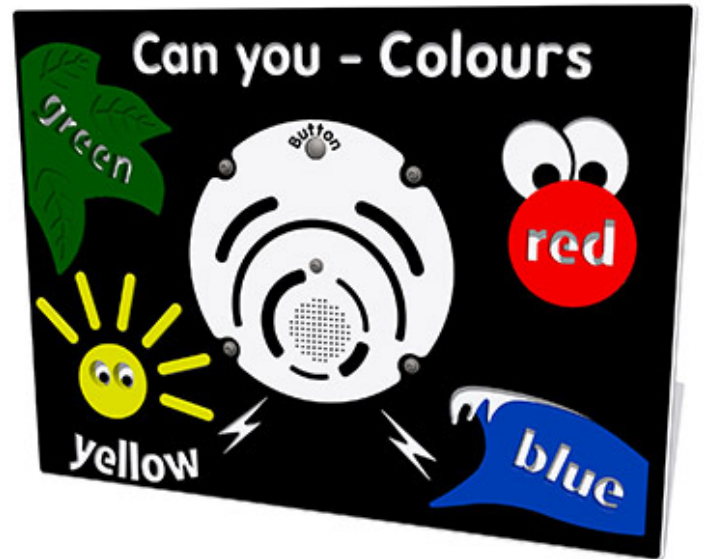

PlayTronic Colours Play Panel

Product Code AMVFA-APEP-FIPTCOLOUR

£0

Price stated is for product only.
Contact us for a delivery & installation quote based on your location.

Dimensions:

Length	1200 mm
Width	800 mm
Depth	94 mm

Key Stage:

Play Values

This product supports the following areas of child development.

Fine Motor Skills

Inclusive Play

Auditory Stimulation

Understanding the World

Description

The PlayTronic Colours Play Panel is a fun activity panel which has a random sequence of questions that it asks the children to show... "Can you point to something red?" "Can you point to something yellow?" "Can you point to something blue?" The addition of electronic sounds to panels adds another dimension and interaction between the user and the panel itself. Adding the extra complexity of electronics is nothing to worry about though because all the components used are commercial grade and have been designed specifically for this application. The whole system has been carefully designed and manufactured, and has now been out in the field for over 2 years with little or no reported problems apart from inevitable battery replacements, which have a life of up to a year depending on how popular the panel is. All PlayTronic panels include touch sensitive activation switches with no moving parts, water-proof speaker, sealed circuitry and battery compartment with easy to change long life batteries. All the electronic parts have been designed to fit in a durable steel, water resistant case with security screws to prevent unauthorised tampering. All the main components can be unplugged and swapped-out if there is ever a failure, making maintenance relatively cheap and easy to carry out. Bespoke design options are also available. All AMV Play Panels can be wall mounted or mounted onto posts fixed into the ground. Multiple panels can be installed side by side or back to back. Please ask for further details of the options available.