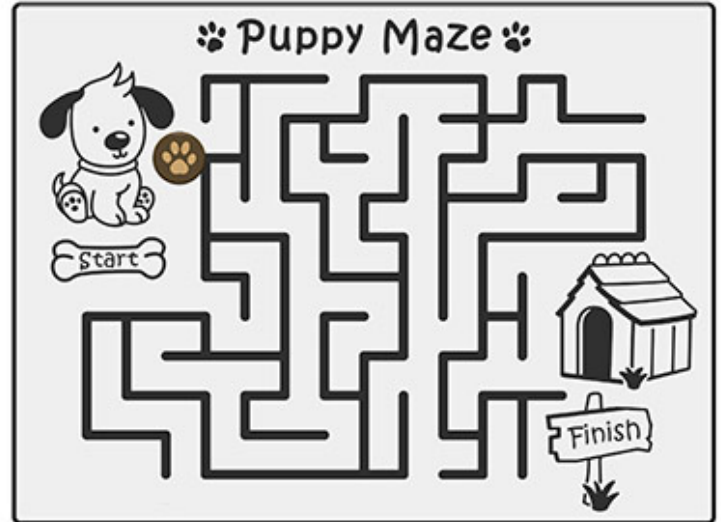

Puppy Maze Play Panel

Product Code AMVFA-APGP-FIPUPMAZE

£0

Price stated is for product only.
Contact us for a delivery & installation quote based on your location.

Dimensions:

Length	1200 mm
Width	800 mm
Depth	28 mm

Key Stage:

Play Values

This product supports the following areas of child development.

Inclusive Play

Problem Solving

Games & Puzzles

Description

The Puppy Maze Play Panel is not a typical finger trace maze panel, the maze is constructed using a series of t-slots and there is a puppy paw print sliding disc to navigate around the maze to get from the start to the finish. The addition of the sliding disc adds a new dimension to the traditional maze play panel that children are going to really enjoy playing with. Bespoke design options are also available. All AMV Play Panels can be wall mounted or mounted onto posts fixed into the ground. Multiple panels can installed side by side or back to back. Please ask for further details of the options available.