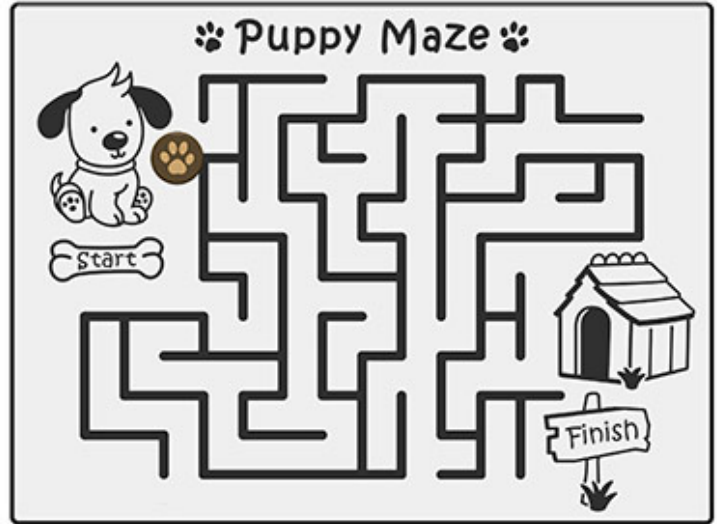

Puppy Maze Play Panel

Product Code AMVFA-APGP-FIPUPMAZE

£0

Price stated is for product only.
Contact us for a delivery & installation quote based on your location.

Dimensions:

Length	1200 mm
Width	800 mm
Depth	28 mm

Key Stage:

Play Values

This product supports the following areas of child development.

Inclusive Play

Problem Solving

Games & Puzzles

Description

The Puppy Maze Play Panel is not a typical finger trace maze panel, the maze is constructed using a series of t-slots and there is a puppy paw print sliding disc to navigate around the maze to get from the start to the finish. The addition of the sliding disc adds a new dimension to the traditional maze play panel that children are going to really enjoy playing with. Bespoke design options are also available. All AMV Play Panels can be wall mounted or mounted onto posts fixed into the ground. Multiple panels can installed side by side or back to back. Please ask for further details of the options available.