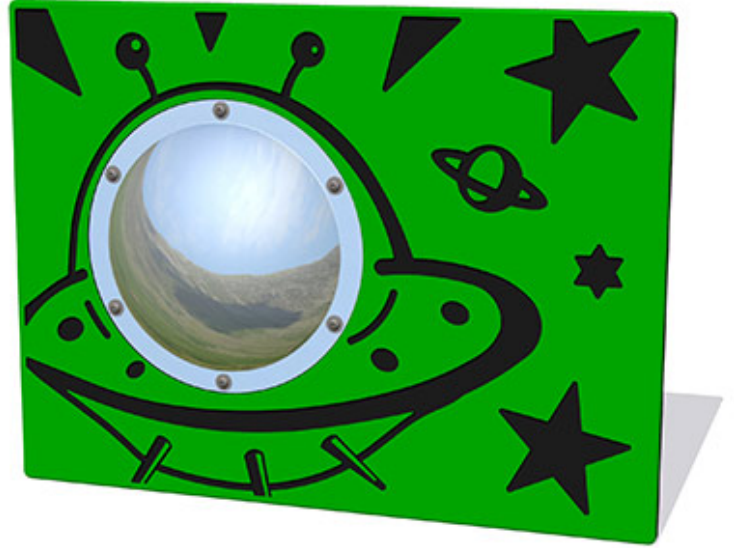

Space Ship XD Play Panel

Product Code AMVFA-APOFI-FIUUFOMXD

£0

Price stated is for product only.
Contact us for a delivery & installation quote based on your location.

Dimensions:

Length	1200 mm
Width	800 mm
Depth	98 mm

Key Stage:

Play Values

This product supports the following areas of child development.

Visual Stimulation

Inclusive Play

Role Play

Description

The Space Ship XD Play Panel is perfect for public parks as it is a simple and cost effective panel that allows children to have fun and imagine they are in space. The domes are made from the best quality polycarbonate making them virtually unbreakable, and will not shatter and become unsafe in the playground environment. Secured to the main panel using an HDPE frame, which allows for different expansion rates and makes sure that the dome stays securely attached to the panel. Bespoke design options are also available. All AMV Play Panels can be wall mounted or mounted onto posts fixed into the ground. Multiple panels can installed side by side or back to back. Please ask for further details of the options available.