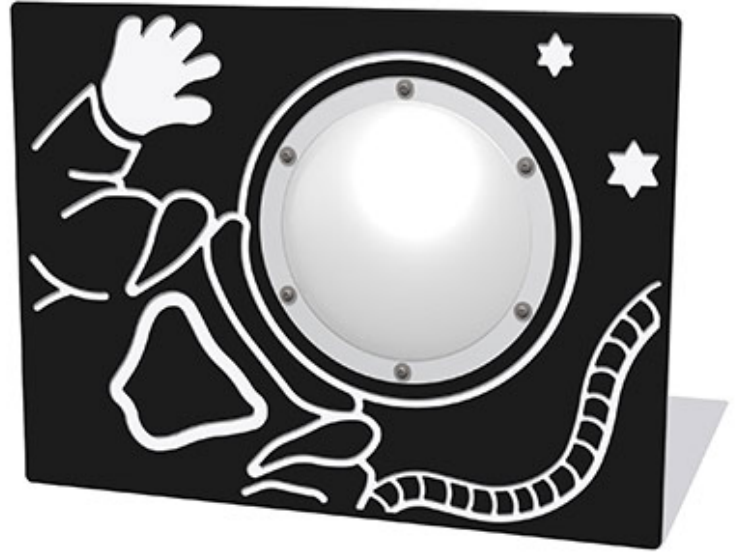

Spaceman Play Panel with Clear Dome

Product Code AMVFA-APOFI-FIASTROC

£0

Price stated is for product only.
Contact us for a delivery & installation quote based on your location.

Dimensions:

Length	1200 mm
Width	800 mm
Depth	98 mm

Key Stage:

Play Values

This product supports the following areas of child development.

Visual Stimulation

Inclusive Play

Role Play

Description

The Spaceman Play Panel with Clear Dome allows children to have fun and imagine they are in space. The domes are made from the best quality polycarbonate making them virtually unbreakable, and will not shatter and become unsafe in the playground environment. Secured to the main panel using an HDPE frame, which allows for different expansion rates and makes sure that the dome stays securely attached to the panel. Bespoke design options are also available. All AMV Play Panels can be wall mounted or mounted onto posts fixed into the ground. Multiple panels can be installed side by side or back to back. Please ask for further details of the options available.