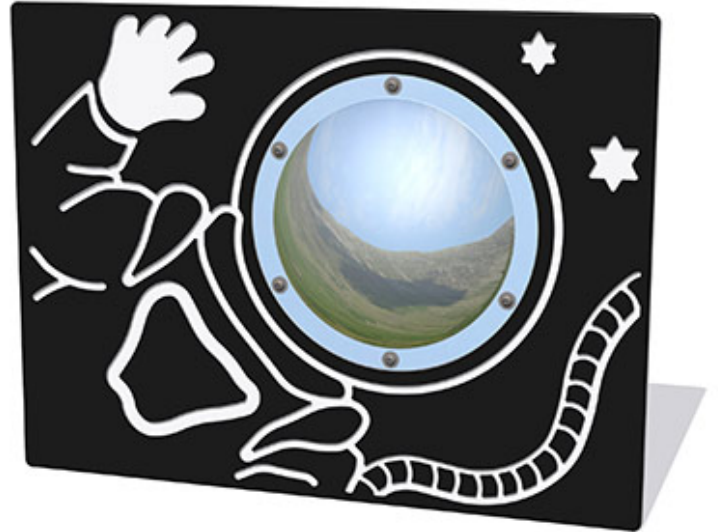

Spaceman Play Panel with Mirrored Dome

Product Code AMVFA-APOFI-FIASTROM

£0

Price stated is for product only.
Contact us for a delivery & installation quote based on your location.

Dimensions:

Length	1200 mm
Width	800 mm
Depth	98 mm

Key Stage:

Play Values

This product supports the following areas of child development.

Visual Stimulation

Inclusive Play

Role Play

Description

The Spaceman Play Panel with Mirror Dome allows children to have fun and imagine they are in space. The domes are made from the best quality mirrored polycarbonate making them virtually unbreakable, and will not shatter and become unsafe in the playground environment. Secured to the main panel using an HDPE frame, which allows for different expansion rates and makes sure that the dome stays securely attached to the panel. Bespoke design options are also available. All AMV Play Panels can be wall mounted or mounted onto posts fixed into the ground. Multiple panels can be installed side by side or back to back. Please ask for further details of the options available.