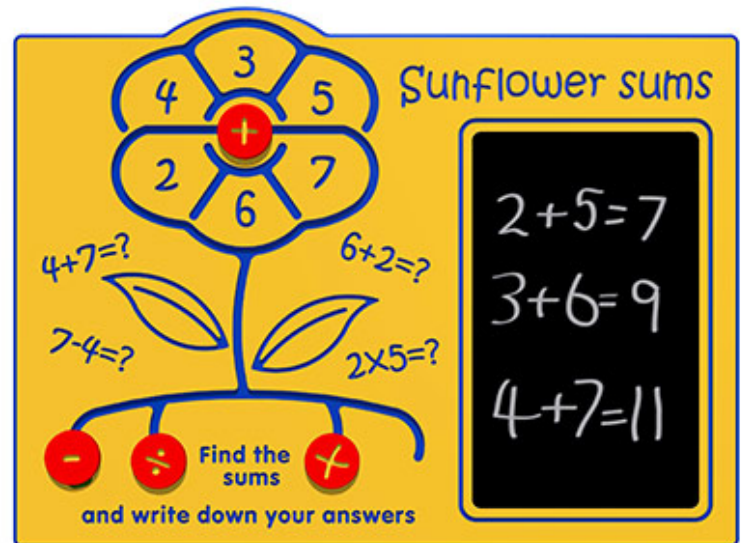

Sunflower Sums Play Panel

Product Code AMVFA-APEP-FISUNSUNS

£0

Price stated is for product only. Contact us for a delivery & installation quote based on your location.

Dimensions:

Length	1200 mm
Width	800 mm
Depth	19 mm

Key Stage:

Play Values

This product supports the following areas of child development.

Fine Motor Skills

Tactile Stimulation

Inclusive Play

Problem Solving

Numeracy

Description

The Sunflower Sums panel has been designed with busy schools in mind. It has sliding maths sums discs which are moved from the roots of the sunflower and up to the head, where the sums take place. There is also a built in chalkboard so the children can write down the sums and the answers as they go along. All the sliding discs move easily in channels on the panel which means there are no loose parts to worry about losing or have to be put away each night. This panel can be specified with your own set of numbers so you can make the sums as easy or difficult as you like. Bespoke design options are also available. All AMV Play Panels can be wall mounted or mounted onto posts fixed into the ground. Multiple panels can be installed side by side or back to back. Please ask for further details of the options available.