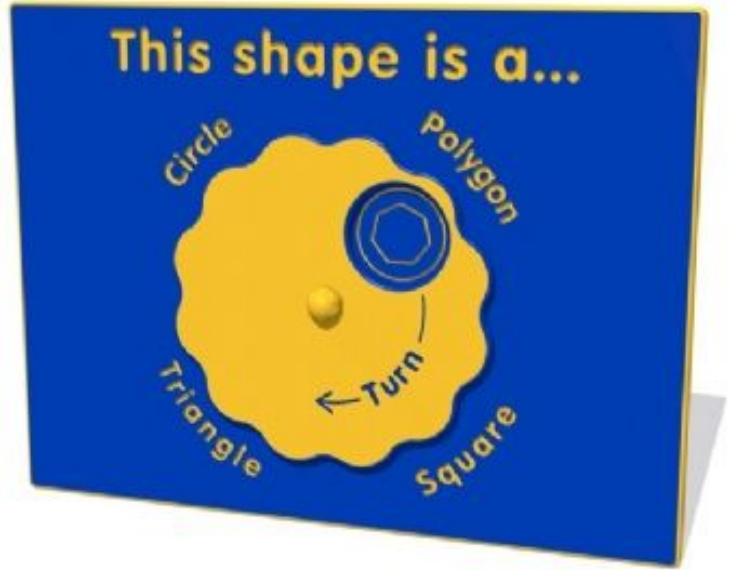

This Shape is a Play Panel

Product Code AMVFA-APEP-FISHAPE

£0

Price stated is for product only.
Contact us for a delivery & installation quote based on your location.

Dimensions:

Length	1200 mm
Width	800 mm
Depth	19 mm

Key Stage:

Play Values

This product supports the following areas of child development.

Inclusive Play

Description

The 'This Shape Is A...' educational play panel is a fun thing to do and interact with. It can be used as part of teaching tool or just as a form of repetition which is essential to learning. Bespoke design options are also available. All AMV Play Panels can be wall mounted or mounted onto posts fixed into the ground. Multiple panels can installed side by side or back to back. Please ask for further details of the options available.