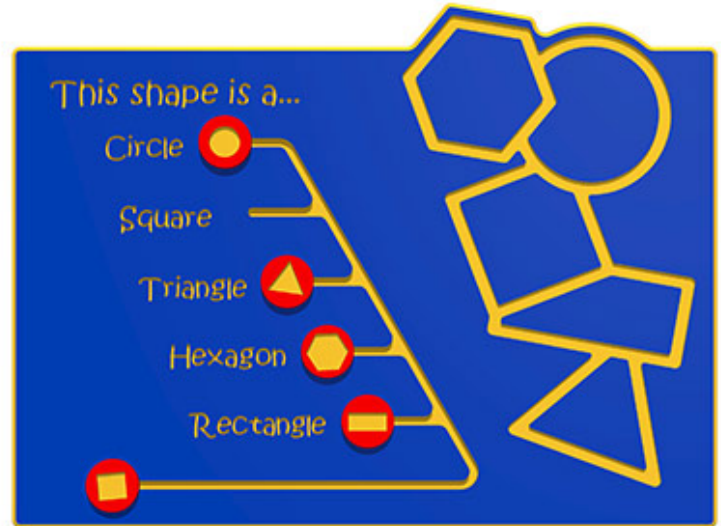

This Shape is a... NGP Play Panel

Product Code AMVFA-APEP-FISHAPENGP

£0

Price stated is for product only.
Contact us for a delivery & installation quote based on your location.

Dimensions:

Length	1200 mm
Width	800 mm
Depth	19 mm

Key Stage:

Play Values

This product supports the following areas of child development.

Fine Motor Skills

Tactile Stimulation

Inclusive Play

Problem Solving

Games & Puzzles

Description

This is the next generation of the very popular "This shape is a..." play panel. It features 5x large sliding disc shapes that slide effortlessly around the panel. The idea is to slide the discs to the corresponding name. All the sliding discs move easily in channels on the panel which means there are no loose parts to worry about losing or have to be put away each night. Bespoke design options are also available. All AMV Play Panels can be wall mounted or mounted onto posts fixed into the ground. Multiple panels can be installed side by side or back to back. Please ask for further details of the options available.