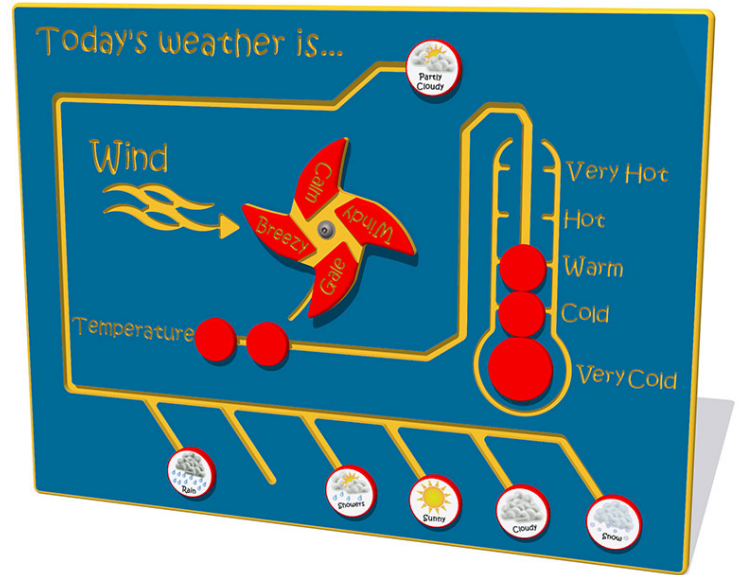

Today's Weather is... NGP Play Panel

Product Code AMVFA-APEP-FIWEATHERNGP

£0

Price stated is for product only.
Contact us for a delivery & installation quote based on your location.

Dimensions:

| | |
|--------|---------|
| Length | 1200 mm |
| Width | 800 mm |
| Depth | 19 mm |

Key Stage:

Play Values

This product supports the following areas of child development.

Fine Motor Skills

Tactile Stimulation

Inclusive Play

Understanding the World

Nature Play

Description

The next generation of Today's Weather is... panel features 6x sliding weather forecast discs with printed design inserts, 4x temperature sliding discs and a spinning windmill disc pointer to show how windy it is. Because the sliding discs move in an easy-glide channel there are no loose pieces to worry about going missing or to put away and get out again each day. This panel can be used to show the weather forecast for the day or to record the current weather conditions. Bespoke design options are also available. All AMV Play Panels can be wall mounted or mounted onto posts fixed into the ground. Multiple panels can installed side by side or back to back. Please ask for further details of the options available.