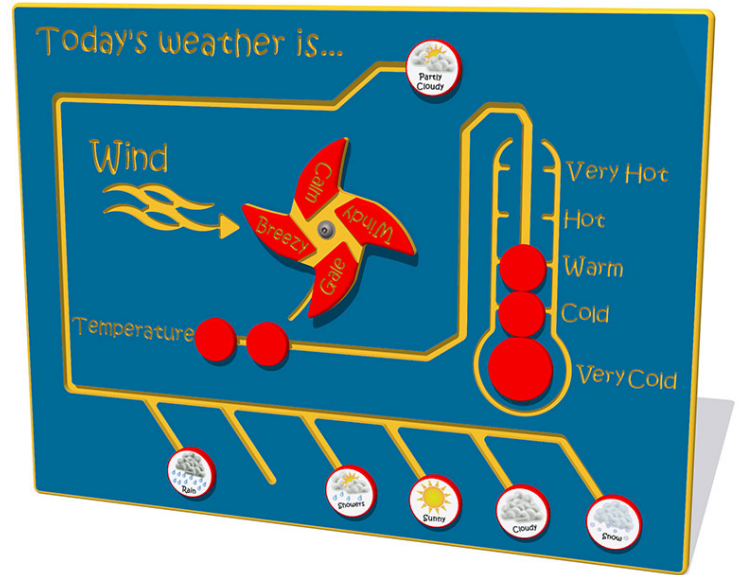

# Today's Weather is... NGP Play Panel

Product Code AMVFA-APEP-FIWEATHERNGP

£0

Price stated is for product only. <br>Contact us for a delivery & installation quote based on your location.

## Dimensions:

Length	1200 mm
Width	800 mm
Depth	19 mm

## Key Stage:

## Description

The next generation of Today's Weather is... panel features 6x sliding weather forecast discs with printed design inserts, 4x temperature sliding discs and a spinning windmill disc pointer to show how windy it is. Because the sliding discs move in an easy-glide channel there are no loose pieces to worry about going missing or to put away and get out again each day. This panel can be used to show the weather forecast for the day or to record the current weather conditions. Bespoke design options are also available. All AMV Play Panels can be wall mounted or mounted onto posts fixed into the ground. Multiple panels can installed side by side or back to back. Please ask for further details of the options available.