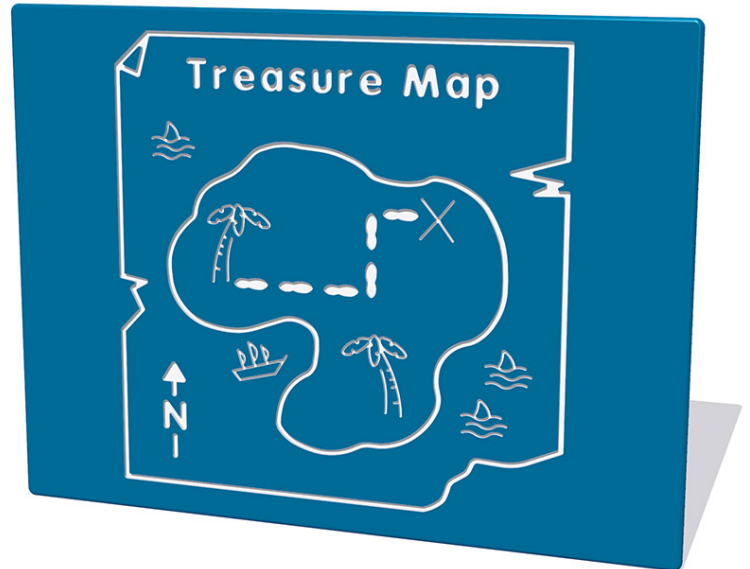

Treasure Map Play Panel

Product Code AMVFA-APRPI-FITREASURE

£0

Price stated is for product only.
Contact us for a delivery & installation quote based on your location.

Dimensions:

Length	1200 mm
Width	800 mm
Depth	12.5 mm

Key Stage:

Play Values

This product supports the following areas of child development.

Inclusive Play

Understanding the World

Role Play

Imaginative Play

Description

The Treasure Map Play Panel is a popular classic play panel that is simple and good value for money. You can also customise this panel to the size, shape and colour that suits your school playground. All AMV Play Panels can be wall mounted or mounted onto posts fixed into the ground. Multiple panels can installed side by side or back to back. Please ask for further details of the options available.