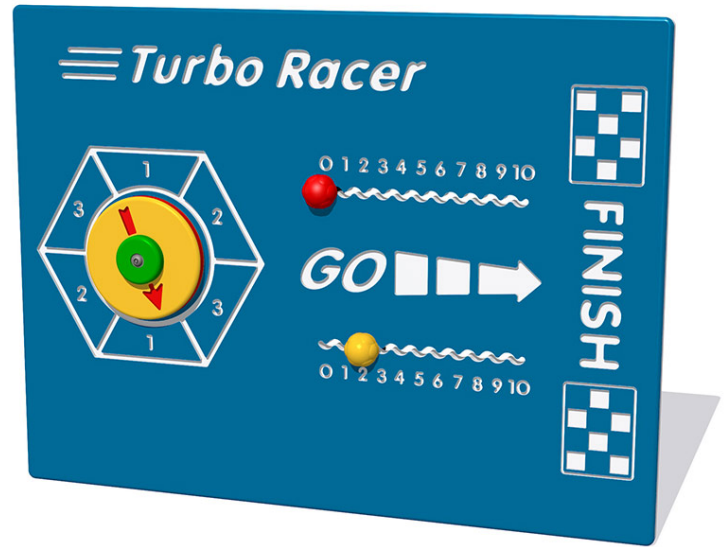

Turbo Racer Play Panel

Product Code AMVFA-APGP-FITURBO

£0

Price stated is for product only.
Contact us for a delivery & installation quote based on your location.

Dimensions:

Length	1200 mm
Width	800 mm
Depth	80 mm

Key Stage:

Play Values

This product supports the following areas of child development.

Fine Motor Skills

Competitive Play

Tactile Stimulation

Inclusive Play

Games & Puzzles

Description

The Turbo Racer Play Panel has two sliding scoring counters, the dice spinner generates the number of spaces that each player can move forward. The first counter to the end is the winner. This is a fun and competitive game that is great for any playground. The counters are made from HDPE the same as the main panel. All AMV Play Panels can be wall mounted or mounted onto posts fixed into the ground. Multiple panels can installed side by side or back to back. Please ask for further details of the options available.