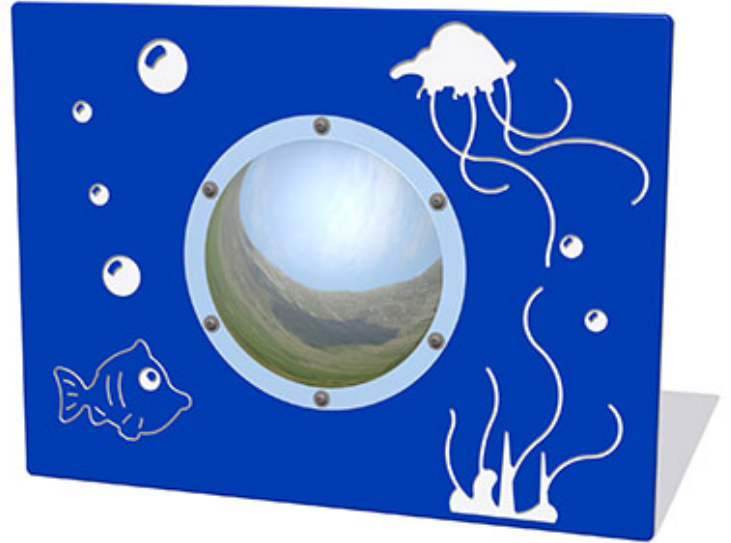

Underwater Scene Play Panel with Mirrored Dome

Product Code AMVFA-APOFI-FIBUBBLEM

£0

Price stated is for product only.
Contact us for a delivery & installation quote based on your location.

Dimensions:

Length	1200 mm
Width	800 mm
Depth	98.5 mm

Key Stage:

Play Values

This product supports the following areas of child development.

Visual Stimulation

Inclusive Play

Role Play

Description

The Underwater Scene Play Panel with Mirror Dome allows children to have fun and imagine they are in underwater. The domes are made from the best quality mirrored polycarbonate making them virtually unbreakable, and will not shatter and become unsafe in the playground environment. Secured to the main panel using an HDPE frame, which allows for different expansion rates and makes sure that the dome stays securely attached to the panel. Bespoke design options are also available. All AMV Play Panels can be wall mounted or mounted onto posts fixed into the ground. Multiple panels can installed side by side or back to back. Please ask for further details of the options available.