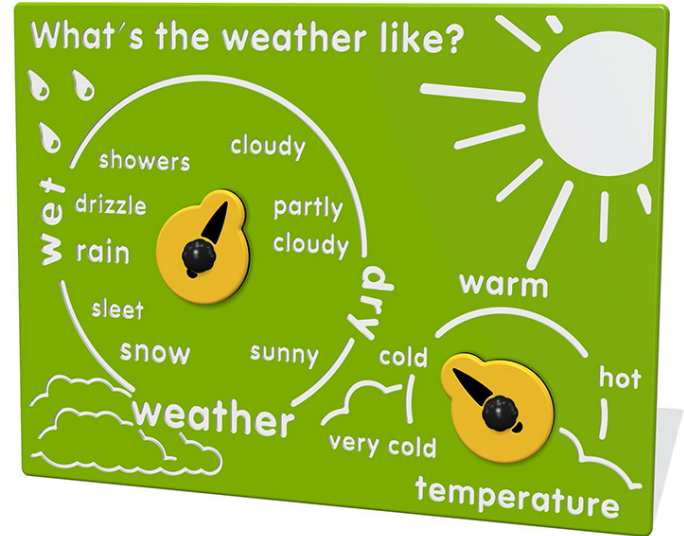

What's The Weather Like Play Panel

Product Code AMVFA-APEP-FIWEATH-B

£0

Price stated is for product only.
Contact us for a delivery & installation quote based on your location.

Dimensions:

Length	1200 mm
Width	800 mm
Depth	83 mm

Key Stage:

Play Values

This product supports the following areas of child development.

Fine Motor Skills

Tactile Stimulation

Inclusive Play

Understanding the World

Nature Play

Description

The What's The Weather Like educational play panel is a fun thing to do and interact with. It can be used as part of teaching tool or just as a form of repetition which is essential to learning. Bespoke design options are also available. All AMV Play Panels can be wall mounted or mounted onto posts fixed into the ground. Multiple panels can installed side by side or back to back. Please ask for further details of the options available.