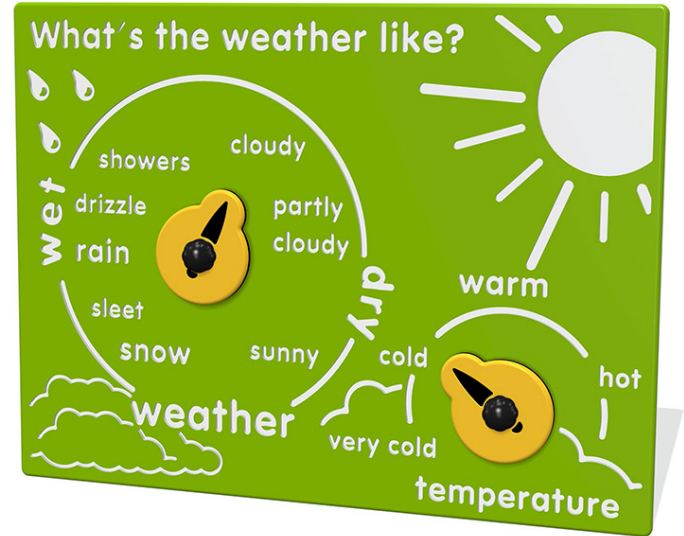

What's The Weather Like Play Panel

Product Code AMVFA-APEP-FIWEATH-B

£0

Price stated is for product only. Contact us for a delivery & installation quote based on your location.

Dimensions:

Length	1200 mm
Width	800 mm
Depth	83 mm

Key Stage:

Play Values

This product supports the following areas of child development.

Fine Motor Skills

Tactile Stimulation

Inclusive Play

Understanding the World

Nature Play

Description

The What's The Weather Like educational play panel is a fun thing to do and interact with. It can be used as part of teaching tool or just as a form of repetition which is essential to learning. Bespoke design options are also available. All AMV Play Panels can be wall mounted or mounted onto posts fixed into the ground. Multiple panels can installed side by side or back to back. Please ask for further details of the options available.