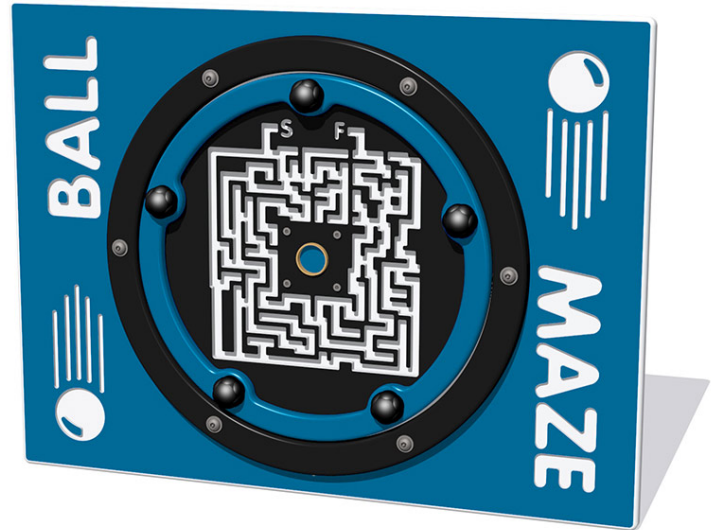

Ball Maze Play Panel

Product Code AMVFA-APGP-FISPMAZENGP

£0

Price stated is for product only.
Contact us for a delivery & installation quote based on your location.

Dimensions:

Length	800 mm
Width	595 mm
Depth	89 mm

Key Stage:

Play Values

This product supports the following areas of child development.

Fine Motor Skills

Inclusive Play

Problem Solving

Games & Puzzles

Description

The Ball Maze Play Panel is an easy to spin rotating maze with a ball that travels the interior tracks when the central panel is rotated. The panel is made by HDPE and the ball is securely fastened into the maze. All AMV Play Panels can be wall mounted or mounted onto posts fixed into the ground. Multiple panels can installed side by side or back to back. Please ask for further details of the options available.