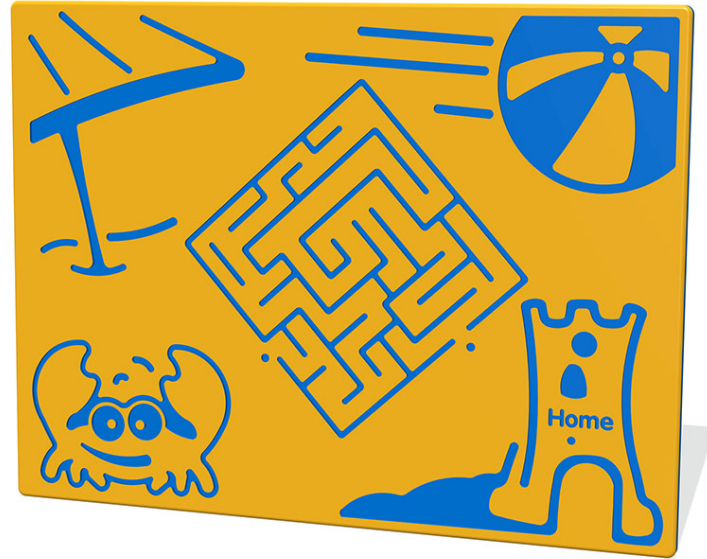

Beach Maze Play Panel

Product Code AMVFA-APGP-FIBEACH

£0

Price stated is for product only.
Contact us for a delivery & installation quote based on your location.

Dimensions:

Length	800 mm
Width	595 mm
Depth	15 mm

Key Stage:

Play Values

This product supports the following areas of child development.

Inclusive Play

Problem Solving

Games & Puzzles

Description

The Beach Maze play panel is a popular fun activity panel that is simple and good value for money. You can also customise this panel to the size, shape and colour that suits your school playground. All AMV Play Panels can be wall mounted or mounted onto posts fixed into the ground. Multiple panels can installed side by side or back to back. Please ask for further details of the options available.