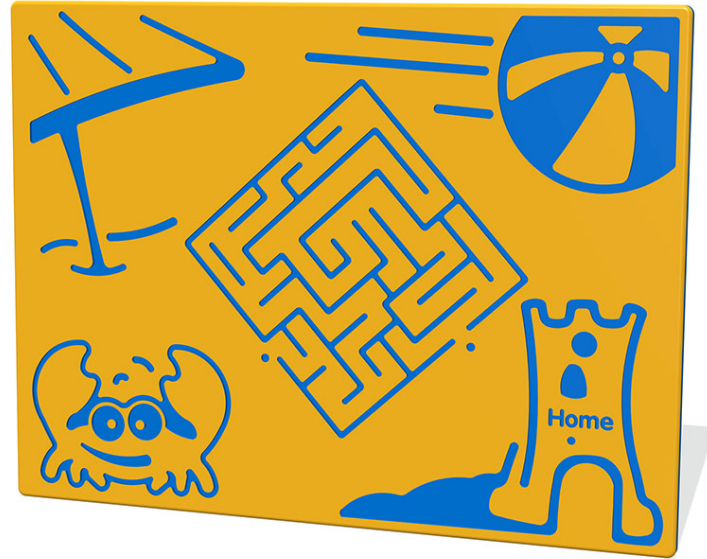

# Beach Maze Play Panel

Product Code AMVFA-APGP-FIBEACH

£0

Price stated is for product only.<br>Contact us for a delivery & installation quote based on your location.

## Dimensions:

Length	800 mm
Width	595 mm
Depth	15 mm

## Description

The Beach Maze play panel is a popular fun activity panel that is simple and good value for money. You can also customise this panel to the size, shape and colour that suits your school playground. All AMV Play Panels can be wall mounted or mounted onto posts fixed into the ground. Multiple panels can installed side by side or back to back. Please ask for further details of the options available.