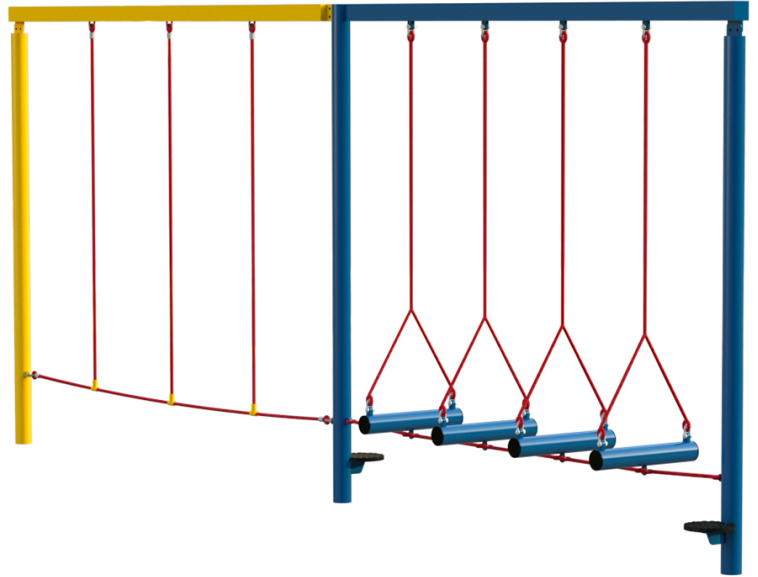

Trim Trail Combo 107

Product Code AMV-COMB-107

Price on Application

Price stated is for product only. Contact us for a delivery & installation quote based on your location.

Dimensions:

Height 2440 mm

Key Stage:

Play Values

This product supports the following areas of child development.

Balancing

Stretching & Flexibility

Strength

Hanging

Hand-eye Co-ordination

Gross Motor Skills

Description

Children learn by having fun and, with AMV heavy duty vandal resistant products, you can be sure that they will do so for many years to come. The Trim Trail equipment is bright and colourful, with anti-slip surface and helps to improve balance, agility and co-ordination.

As with all AMV equipment, it is made in steel which dries quickly after the rain and won't split, distort or lose grip. Even better, unlike wood, it needs very little maintenance.