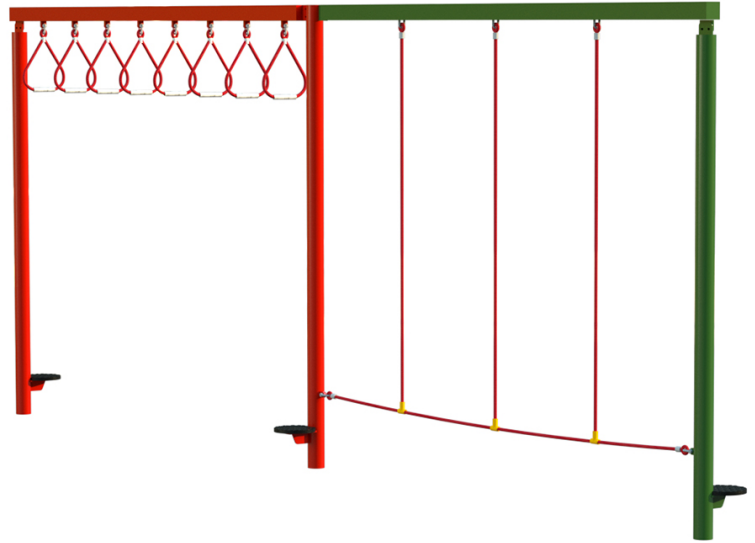

Trim Trail Combo 117

Product Code AMV-COMB-117

Price on Application

Price stated is for product only. Contact us for a delivery & installation quote based on your location.

Dimensions:

Height 2440 mm

Key Stage:

Play Values

This product supports the following areas of child development.

Balancing

Stretching & Flexibility

Strength

Hanging

Hand-eye Co-ordination

Gross Motor Skills

Description

Children learn by having fun and, with AMV heavy duty vandal resistant products, you can be sure that they will do so for many years to come. The Trim Trail equipment is bright and colourful, with anti-slip surface and helps to improve balance, agility and co-ordination.

As with all AMV equipment, it is made in steel which dries quickly after the rain and won't split, distort or lose grip. Even better, unlike wood, it needs very little maintenance.