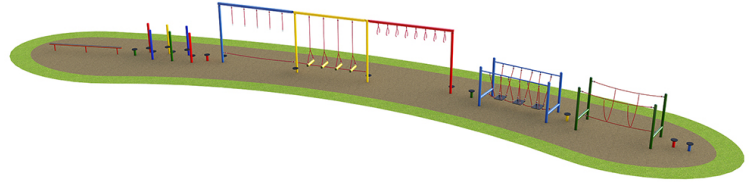

Trim Trail Run 2

Product Code AMV-TTR2

Price on Application

Price stated is for product only. Contact us for a delivery & installation quote based on your location.

Dimensions:

Length 27150 mm
Width 3000 mm

Key Stage:

Play Values

This product supports the following areas of child development.

Balancing

Stretching & Flexibility

Strength

Hanging

Hand-eye Co-ordination

Gross Motor Skills

Description

AMV Steel Trim Trail Runs offer a fixed selection of trim trail items set out in a specific order, for maximum value, variety of challenge & fun in one solution.

The approximate linear length of our Trim Trail Run 2 is 27m. However, the trail does not need to be installed in a straight line and can be arranged to follow simple curves and bends in accordance with the available space on site.

What's included:

Zig Zag Balance Beam 6 x Stilt Weaving Posts Rope Traverse Swinging Traverse Trapeze Monkey Bars Stepping Stones Burma Bridge Balancing Posts