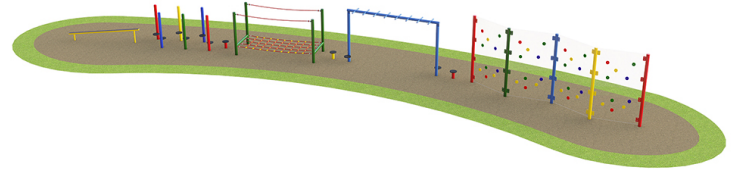

Trim Trail Run 3

Product Code AMV-TTR3

Price on Application

Price stated is for product only. Contact us for a delivery & installation quote based on your location.

Dimensions:

Length 21300 mm
Width 3000 mm

Key Stage:

KS 2

Play Values

This product supports the following areas of child development.

Balancing

Stretching & Flexibility

Strength

Hanging

Hand-eye Co-ordination

Gross Motor Skills

Description

AMV Steel Trim Trail Runs offer a fixed selection of trim trail items set out in a specific order, for maximum value, variety of challenge & fun in one solution.

The approximate linear length of our Trim Trail Run 3 is 21m. However, the trail does not need to be installed in a straight line and can be arranged to follow simple curves and bends in accordance with the available space on site.