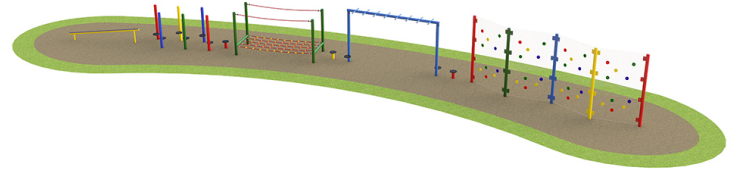

Trim Trail Run 3

Product Code AMV-TTR3

Price on Application

Price stated is for product only.
Contact us for a delivery & installation quote based on your location.

Dimensions:

Length 21300 mm
Width 3000 mm

Key Stage:

KS 2

Play Values

This product supports the following areas of child development.

Balancing

Stretching & Flexibility

Strength

Hanging

Hand-eye Co-ordination

Gross Motor Skills

Description

AMV Steel Trim Trail Runs offer a fixed selection of trim trail items set out in a specific order, for maximum value, variety of challenge & fun in one solution.

The approximate linear length of our Trim Trail Run 3 is 21m. However, the trail does not need to be installed in a straight line and can be arranged to follow simple curves and bends in accordance with the available space on site.