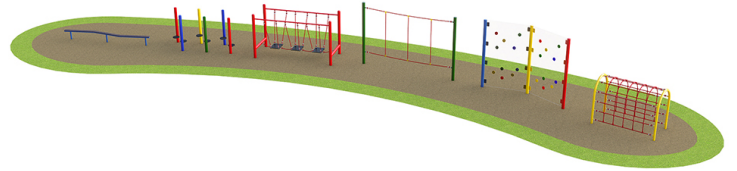

Trim Trail Run 4

Product Code AMV-TTR4

Price on Application

Price stated is for product only.
Contact us for a delivery & installation quote based on your location.

Dimensions:

Length 25600 mm
Width 3000 mm

Key Stage:

Play Values

This product supports the following areas of child development.

Balancing

Stretching & Flexibility

Strength

Hand-eye Co-ordination

Gross Motor Skills

Climbing

Description

AMV Steel Trim Trail Runs offer a fixed selection of trim trail items set out in a specific order, for maximum value, variety of challenge & fun in one solution.

The approximate linear length of our Trim Trail Run 4 is 25m. However, the trail does not need to be installed in a straight line and can be arranged to follow simple curves and bends in accordance with the available space on site.

What's included:

Zig Zag Balancing Beam 6 x Stilt Weaving Posts Stepping Stones Rope Crossing Rope Tunnel 2 x Clear Traverse Wall Panels Rope Traverse