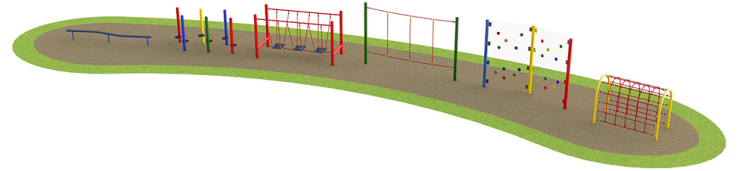

Trim Trail Run 4

Product Code AMV-TTR4

Price on Application

Price stated is for product only.
Contact us for a delivery & installation quote based on your location.

Dimensions:

Length 25600 mm
Width 3000 mm

Key Stage:

Play Values

This product supports the following areas of child development.

Balancing

Stretching & Flexibility

Strength

Hand-eye Co-ordination

Gross Motor Skills

Climbing

Description

AMV Steel Trim Trail Runs offer a fixed selection of trim trail items set out in a specific order, for maximum value, variety of challenge & fun in one solution.

The approximate linear length of our Trim Trail Run 4 is 25m. However, the trail does not need to be installed in a straight line and can be arranged to follow simple curves and bends in accordance with the available space on site.