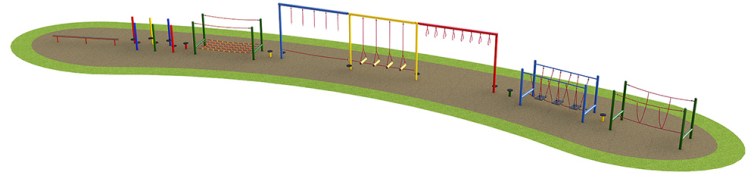

Trim Trail Run 5

Product Code AMV-TTR5

Price on Application

Price stated is for product only.
Contact us for a delivery & installation quote based on your location.

Dimensions:

Length 29000 mm
Width 3000 mm

Key Stage:

Play Values

This product supports the following areas of child development.

Balancing

Stretching & Flexibility

Strength

Hanging

Hand-eye Co-ordination

Gross Motor Skills

Description

AMV Steel Trim Trail Runs offer a fixed selection of trim trail items set out in a specific order, for maximum value, variety of challenge & fun in one solution.

The approximate linear length of our Trim Trail Run 5 is 29m. However, the trail does not need to be installed in a straight line and can be arranged to follow simple curves and bends in accordance with the available space on site.

What's included:

Zig Zag Balancing Beam 6 x Stilt Weaving Posts Rope Traverse Swinging Traverse Trapeze Monkey Bars Stepping Stones Burma Bridge