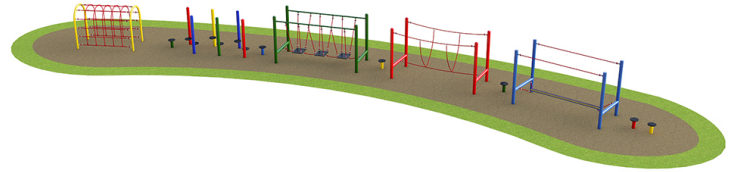

Trim Trail Run 6

Product Code AMV-TTR6

Price on Application

Price stated is for product only.
Contact us for a delivery & installation quote based on your location.

Dimensions:

Length 20950 mm
Width 3000 mm

Key Stage:

Play Values

This product supports the following areas of child development.

Balancing

Stretching & Flexibility

Hand-eye Co-ordination

Gross Motor Skills

Climbing

Description

AMV Steel Trim Trail Runs offer a fixed selection of trim trail items set out in a specific order, for maximum value, variety of challenge & fun in one solution.

The approximate linear length of our Trim Trail Run 6 is 21m. However, the trail does not need to be installed in a straight line and can be arranged to follow simple curves and bends in accordance with the available space on site.

What's included:

Rope Tunnel 6 x Stilt Weaving Posts Stepping Stones
Balancing Posts Burma Bridge Plank Walk