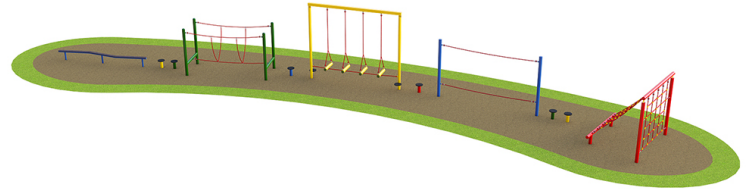

Trim Trail Run 7

Product Code AMV-TTR7

Price on Application

Price stated is for product only.
Contact us for a delivery & installation quote based on your location.

Dimensions:

Length 22300 mm
Width 3000 mm

Key Stage:

Play Values

This product supports the following areas of child development.

Balancing

Stretching & Flexibility

Strength

Hanging

Hand-eye Co-ordination

Gross Motor Skills

Climbing

Description

AMV Steel Trim Trail Runs offer a fixed selection of trim trail items set out in a specific order, for maximum value, variety of challenge & fun in one solution.

The approximate linear length of our Trim Trail Run 7 is 22m. However, the trail does not need to be installed in a straight line and can be arranged to follow simple curves and bends in accordance with the available space on site.

What's included:

Up & Over Scramble Net Zig Zag Balance Beam Burma Bridge Balancing Posts Swinging Traverse Rope Walk