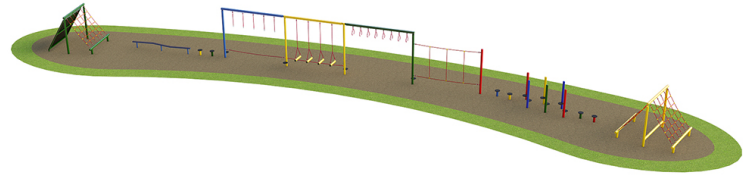

Trim Trail Run 8

Product Code AMV-TTR8

Price on Application

Price stated is for product only. Contact us for a delivery & installation quote based on your location.

Dimensions:

Length 32100 mm
Width 3000 mm

Key Stage:

Play Values

This product supports the following areas of child development.

Balancing

Stretching & Flexibility

Strength

Hanging

Hand-eye Co-ordination

Gross Motor Skills

Climbing

Description

AMV Steel Trim Trail Runs offer a fixed selection of trim trail items set out in a specific order, for maximum value, variety of challenge & fun in one solution.

The approximate linear length of our Trim Trail Run 8 is 32m. However, the trail does not need to be installed in a straight line and can be arranged to follow simple curves and bends in accordance with the available space on site.

What's included:

Climbing Wall Zig Zag Balance Beam Rope Crossing Swinging Traverse Rope Traverse Trapeze Monkey Bars Balancing Posts 6 x Stilt Weaver Posts Double Scramble Net