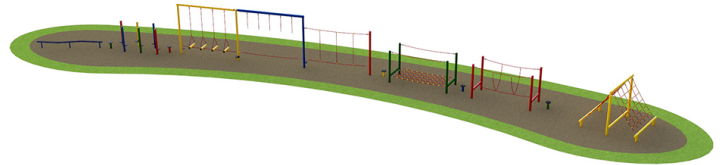

Trim Trail Run 9

Product Code AMV-TTR9

Price on Application

Price stated is for product only.
Contact us for a delivery & installation quote based on your location.

Dimensions:

Length 31000 mm
Width 3000 mm

Key Stage:

Play Values

This product supports the following areas of child development.

Balancing

Stretching & Flexibility

Hanging

Hand-eye Co-ordination

Gross Motor Skills

Climbing

Description

AMV Steel Trim Trail Runs offer a fixed selection of trim trail items set out in a specific order, for maximum value, variety of challenge & fun in one solution.

The approximate linear length of our Trim Trail Run 9 is 31m. However, the trail does not need to be installed in a straight line and can be arranged to follow simple curves and bends in accordance with the available space on site.

What's included:

Zig Zag Balance Beam 6 x Stilt Weaving Posts Rope Walk Swinging Traverse Rope Traverse Rope Bridge Burma Bridge Double Scramble Net Balancing Posts