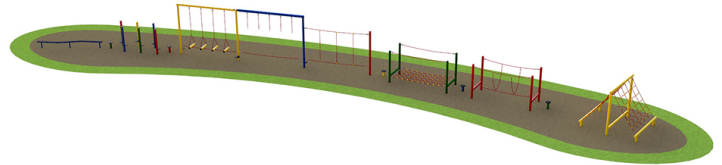

Trim Trail Run 9

Product Code AMV-TTR9

Price on Application

Price stated is for product only.
Contact us for a delivery & installation quote based on your location.

Dimensions:

Length 31000 mm
Width 3000 mm

Key Stage:

Play Values

This product supports the following areas of child development.

Balancing

Stretching & Flexibility

Hanging

Hand-eye Co-ordination

Gross Motor Skills

Climbing

Description

AMV Steel Trim Trail Runs offer a fixed selection of trim trail items set out in a specific order, for maximum value, variety of challenge & fun in one solution.

The approximate linear length of our Trim Trail Run 9 is 31m. However, the trail does not need to be installed in a straight line and can be arranged to follow simple curves and bends in accordance with the available space on site.

What's included:

Zig Zag Balance Beam 6 x Stilt Weaving Posts Rope Walk Swinging Traverse Rope Traverse Rope Bridge Burma Bridge Double Scramble Net Balancing Posts