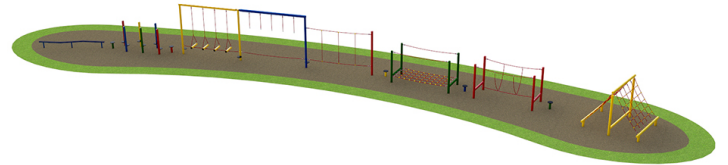

Trim Trail Run 9

Product Code AMV-TTR9

Price on Application

Price stated is for product only.
Contact us for a delivery & installation quote based on your location.

Dimensions:

Length 31000 mm
Width 3000 mm

Key Stage:

Play Values

This product supports the following areas of child development.

Balancing

Stretching & Flexibility

Hanging

Hand-eye Co-ordination

Gross Motor Skills

Climbing

Description

AMV Steel Trim Trail Runs offer a fixed selection of trim trail items set out in a specific order, for maximum value, variety of challenge & fun in one solution.

The approximate linear length of our Trim Trail Run 9 is 31m. However, the trail does not need to be installed in a straight line and can be arranged to follow simple curves and bends in accordance with the available space on site.