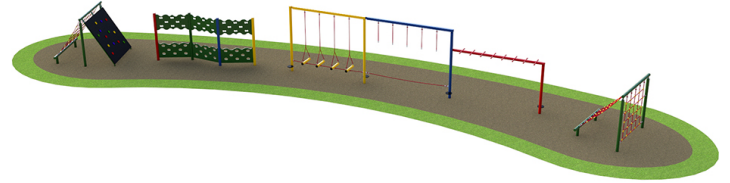

Trim Trail Run 10

Product Code AMV-TTR10

Price on Application

Price stated is for product only.
Contact us for a delivery & installation quote based on your location.

Dimensions:

Length 24700 mm
Width 3000 mm

Key Stage:

Play Values

This product supports the following areas of child development.

Balancing

Stretching & Flexibility

Strength

Hanging

Hand-eye Co-ordination

Gross Motor Skills

Climbing

Description

AMV Steel Trim Trail Runs offer a fixed selection of trim trail items set out in a specific order, for maximum value, variety of challenge & fun in one solution.

The approximate linear length of our Trim Trail Run 10 is 24m. However, the trail does not need to be installed in a straight line and can be arranged to follow simple curves and bends in accordance with the available space on site.

What's included:

Climbing Wall 3 x Rocky Traverse Panels Swinging Traverse Rope Traverse Monkey Ladder Up & Over Scramble Net