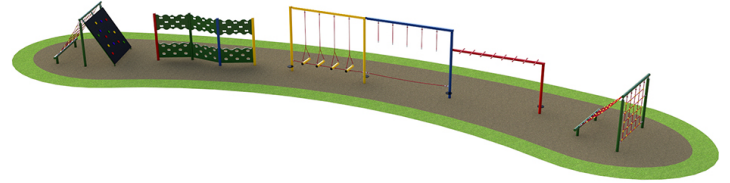

Trim Trail Run 10

Product Code AMV-TTR10

Price on Application

Price stated is for product only.
Contact us for a delivery & installation quote based on your location.

Dimensions:

Length 24700 mm
Width 3000 mm

Key Stage:

KS 2

Play Values

This product supports the following areas of child development.

Balancing

Stretching & Flexibility

Strength

Hanging

Hand-eye Co-ordination

Gross Motor Skills

Climbing

Description

AMV Steel Trim Trail Runs offer a fixed selection of trim trail items set out in a specific order, for maximum value, variety of challenge & fun in one solution.

The approximate linear length of our Trim Trail Run 10 is 24m. However, the trail does not need to be installed in a straight line and can be arranged to follow simple curves and bends in accordance with the available space on site.

What's included:

Climbing Wall 3 x Rocky Traverse Panels Swinging Traverse Rope Traverse Monkey Ladder Up & Over Scramble Net