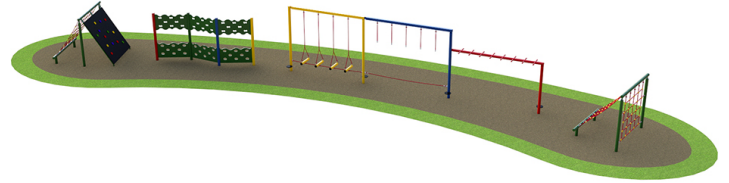

Trim Trail Run 10

Product Code AMV-TTR10

Price on Application

Price stated is for product only.
Contact us for a delivery & installation quote based on your location.

Dimensions:

Length 24700 mm
Width 3000 mm

Key Stage:

KS 2

Play Values

This product supports the following areas of child development.

Balancing

Stretching & Flexibility

Strength

Hanging

Hand-eye Co-ordination

Gross Motor Skills

Climbing

Description

AMV Steel Trim Trail Runs offer a fixed selection of trim trail items set out in a specific order, for maximum value, variety of challenge & fun in one solution.

The approximate linear length of our Trim Trail Run 10 is 24m. However, the trail does not need to be installed in a straight line and can be arranged to follow simple curves and bends in accordance with the available space on site.

What's included:

Climbing Wall 3 x Rocky Traverse Panels Swinging Traverse Rope Traverse Monkey Ladder Up & Over Scramble Net