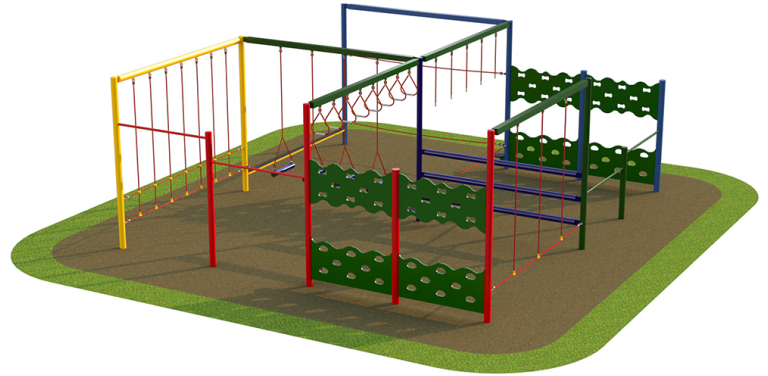

4 Cube Activity Station

Product Code AMV-PF-4CA

Price on Application

Price stated is for product only. Contact us for a delivery & installation quote based on your location.

Dimensions:

Length 5700 mm
Width 6200 mm
Height 2500 mm

Key Stage:

KS 2

Play Values

This product supports the following areas of child development.

Balancing

Stretching & Flexibility

Strength

Hanging

Gross Motor Skills

Climbing

Co-Operative Play

Communication Skills

Description

Children learn by having fun and, with AMV heavy duty vandal resistant products, you can be sure that they will do so for many years to come. The Trim Trail equipment is bright and colourful, with anti-slip surface and helps to improve balance, agility and co-ordination. As with all AMV equipment, it is made in steel which dries quickly after the rain and won't split, distort or lose grip. Even better, unlike wood, it needs very little maintenance.