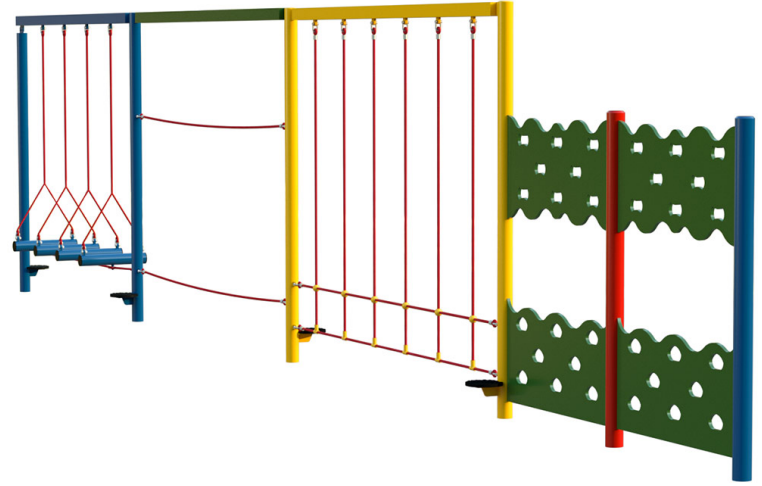

Trim Trail Combo 122

Product Code AMV-COMB-122

Price on Application

Price stated is for product only. Contact us for a delivery & installation quote based on your location.

Dimensions:

Height 2480 mm

Key Stage:

Play Values

This product supports the following areas of child development.

Balancing

Stretching & Flexibility

Strength

Hanging

Hand-eye Co-ordination

Gross Motor Skills

Description

Children learn by having fun and, with AMV heavy duty vandal resistant products, you can be sure that they will do so for many years to come. The Trim Trail equipment is bright and colourful, with anti-slip surface and helps to improve balance, agility and co-ordination.

As with all AMV equipment, it is made in steel which dries quickly after the rain and won't split, distort or lose grip. Even better, unlike wood, it needs very little maintenance.