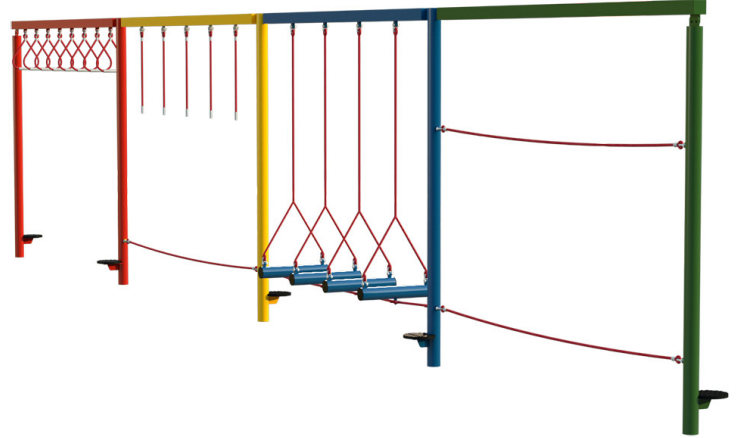

Trim Trail Combo 116

Product Code AMV-COMB-116

Price on Application

Price stated is for product only. Contact us for a delivery & installation quote based on your location.

Dimensions:

Height 2480 mm

Key Stage:

Play Values

This product supports the following areas of child development.

Balancing

Stretching & Flexibility

Strength

Hanging

Hand-eye Co-ordination

Gross Motor Skills

Description

Children learn by having fun and, with AMV heavy duty vandal resistant products, you can be sure that they will do so for many years to come. The Trim Trail equipment is bright and colourful, with anti-slip surface and helps to improve balance, agility and co-ordination.

As with all AMV equipment, it is made in steel which dries quickly after the rain and won't split, distort or lose grip. Even better, unlike wood, it needs very little maintenance.