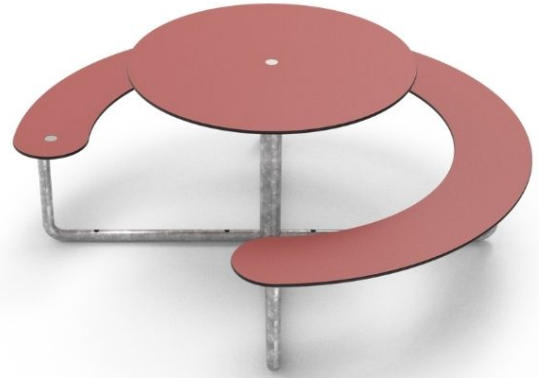

Plateau Picnic Round

Product Code AMVOUT-PLATEAU-PICNIC-ROUND

Price on Application

Dimensions:

| | |
|----------|-----------|
| Height | 730mm mm |
| Diameter | 1850mm mm |

Key Stage:

Play Values

This product supports the following areas of child development.

Co-Operative Play

Communication Skills

Description

Get together around the round Plateau Picnic! This picnic table invites everyone to the party and seats four to six people. Plateau Picnic Round is a simple, limitless design, and has smart functionalities such as easy access, space for a wheelchair, and the option of placing a light, parasol or similar in the middle of the table.

Materials

Seat - High Pressure Laminate

Frame - Galvanised steel