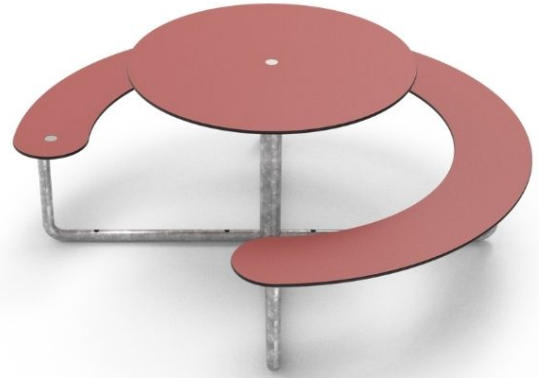

# Plateau Picnic Round

Product Code AMVOUT-PLATEAU-PICNIC-ROUND

Price on Application

## Dimensions:

Height 730mm mm  
Diameter 1850mm mm

## Description

Get together around the round Plateau Picnic! This picnic table invites everyone to the party and seats four to six people. Plateau Picnic Round is a simple, limitless design, and has smart functionalities such as easy access, space for a wheelchair, and the option of placing a light, parasol or similar in the middle of the table.

## Materials

Seat - High Pressure Laminate

Frame - Galvanised steel