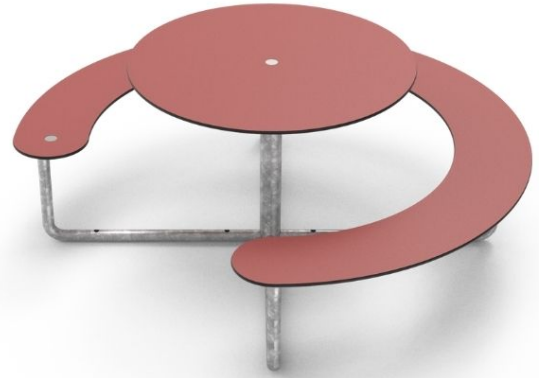

Plateau Picnic Round

Product Code AMVOUT-PLATEAU-PICNIC-ROUND

Price on Application

Dimensions:

Height 730mm mm
Diameter 1850mm mm

Key Stage:

Play Values

This product supports the following areas of child development.

Co-Operative Play

Communication Skills

Description

Get together around the round Plateau Picnic! This picnic table invites everyone to the party and seats four to six people. Plateau Picnic Round is a simple, limitless design, and has smart functionalities such as easy access, space for a wheelchair, and the option of placing a light, parasol or similar in the middle of the table.

Materials

Seat - High Pressure Laminate

Frame - Galvanised steel