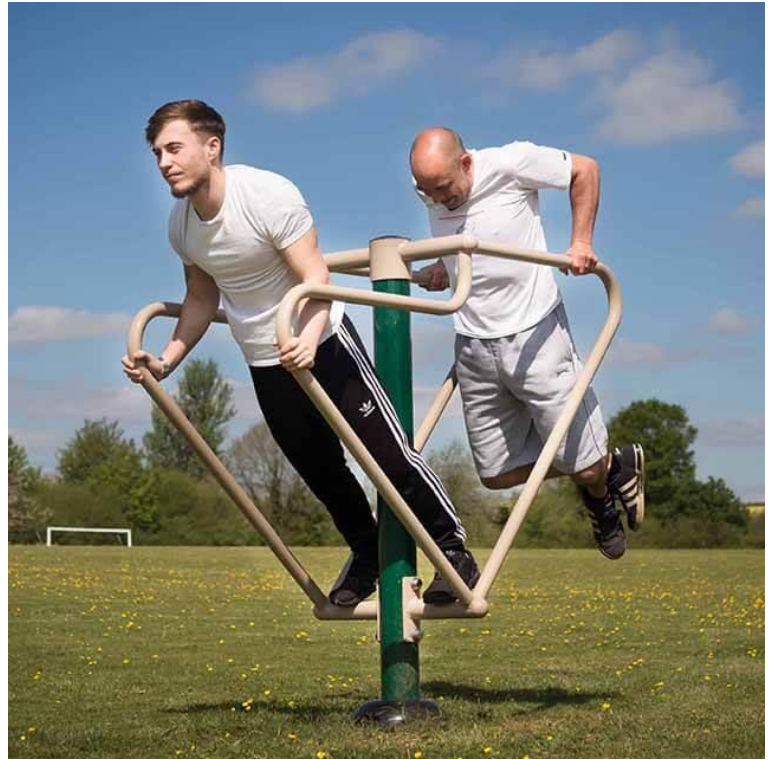

Push Up & Dip Station

Product Code AMVFAF-PUDS

£963

Price stated is for product only.
Contact us for a delivery & installation quote based on your location.

Dimensions:

Length 1662 mm
Width 645 mm
Height 1458 mm

Key Stage:

Play Values

This product supports the following areas of child development.

Strength

Co-Operative Play

Description

This simple frame has been specially designed for functional training. Easy to use and suitable for all abilities, users select the bar height that is right for them and perform numerous exercises including push-ups, dips, knee raises, v lifts and much more. Providing a strenuous workout for the upper body.

BENEFITS

- Builds upper body strength
- Functional/Calisthenic training
- Suitable for all abilities
- Suitable for 1 or 2 users
- Suitable from 11 years +

SAFETY AND COMPLIANCE

Clearly labelled with safety-in-use guidance and with suggested workouts to help students get the greatest benefit.