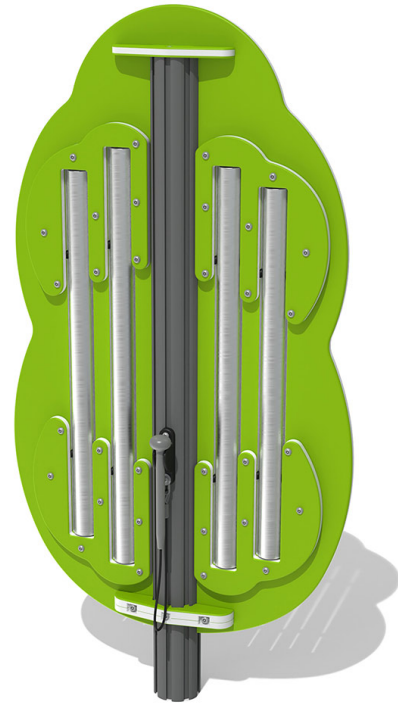

Virtuoso Musical Large Chimes Tree

Product Code AMVFA-FIVLCTHI-AL-WP

£1,130

Price stated is for product only.
Contact us for a delivery & installation quote based on your location.

Dimensions:

Length	730 mm
Width	220 mm
Height	1520 mm

Key Stage:

Play Values

This product supports the following areas of child development.

Fine Motor Skills

Tactile Stimulation

Inclusive Play

Auditory Stimulation

Musical Play

Description

We have created the Musical Chime Trees as a fun and decorative way to add music to the playground, retaining the sound quality but adding a focal point of musical fun. Combine the different chime types and sizes to create a musical landscape of different tones and profiles. Constructed from HDPE, the Virtuoso Musical Large Chimes includes four 50mm diameter chimes, available in High and Low tones which are ASTM and EN compliant and include rubber mallets tethered with a high strength stainless steel cable.

Product Features

- 50mm diameter aluminium tube chimes
- Great sound quality
- High and low tones available
- HDPE construction panel
- ASTM and EN compliant
- Soft feel rubber mallets/beaters
- Includes aluminium T-Slot posts
- Available as a panel