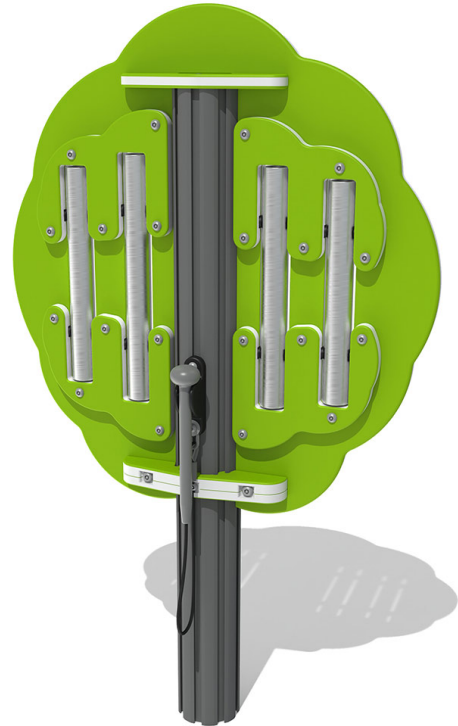

Virtuoso Musical Chimes Tree

Product Code AMVFA-FIVCTHI-AL-WP

£780

Price stated is for product only. Contact us for a delivery & installation quote based on your location.

Dimensions:

Length	660 mm
Width	220 mm
Height	1140 mm

Key Stage:

Play Values

This product supports the following areas of child development.

Fine Motor Skills

Tactile Stimulation

Inclusive Play

Auditory Stimulation

Musical Play

Description

We have created the Musical Chime Trees as a fun and decorative way to add music to the playground, retaining the sound quality but adding a focal point of musical fun. Combine the different chime types and sizes to create a musical landscape of different tones and profiles. Constructed from HDPE, the Virtuoso Musical Chimes includes four 38mm diameter chimes, available in High and Low tones which are ASTM and EN compliant and include rubber mallets tethered with a high strength stainless steel cable.

Product Features

- 38mm diameter aluminium tube chimes
- Great sound quality
- High and low tones available
- HDPE construction panel
- ASTM and EN compliant
- Soft feel rubber mallets/beaters
- Includes aluminium T-Slot posts
- Available as a panel