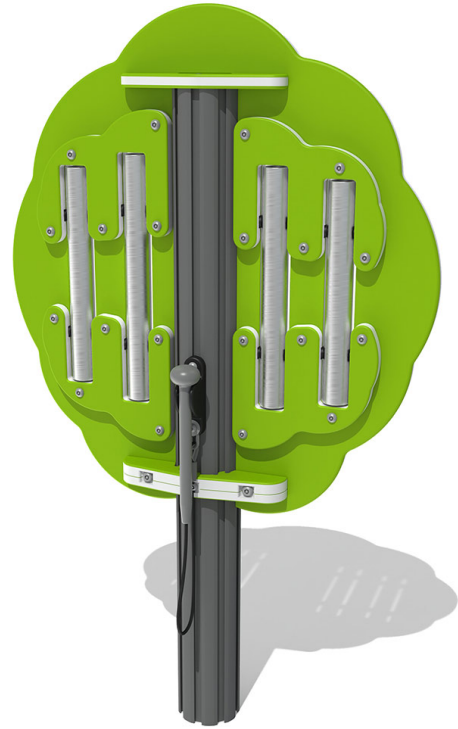

Virtuoso Musical Chimes Tree

Product Code AMVFA-FIVCTHI-AL-WP

£780

Price stated is for product only. Contact us for a delivery & installation quote based on your location.

Dimensions:

Length	660 mm
Width	220 mm
Height	1140 mm

Key Stage:

Play Values

This product supports the following areas of child development.

Fine Motor Skills

Tactile Stimulation

Inclusive Play

Auditory Stimulation

Musical Play

Description

We have created the Musical Chime Trees as a fun and decorative way to add music to the playground, retaining the sound quality but adding a focal point of musical fun. Combine the different chime types and sizes to create a musical landscape of different tones and profiles. Constructed from HDPE, the Virtuoso Musical Chimes includes four 38mm diameter chimes, available in High and Low tones which are ASTM and EN compliant and include rubber mallets tethered with a high strength stainless steel cable.

Product Features

- 38mm diameter aluminium tube chimes
- Great sound quality
- High and low tones available
- HDPE construction panel
- ASTM and EN compliant
- Soft feel rubber mallets/beaters
- Includes aluminium T-Slot posts
- Available as a panel