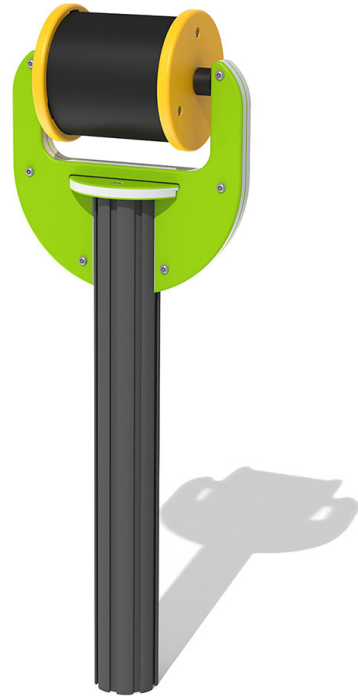

Virtuoso Large Melody Wheel Tree

Product Code AMVFA-FIVMWLT-AL-WP

£494

Price stated is for product only.
Contact us for a delivery & installation quote based on your location.

Dimensions:

Length	400 mm
Width	205 mm
Height	1027 mm

Key Stage:

Play Values

This product supports the following areas of child development.

Fine Motor Skills

Tactile Stimulation

Inclusive Play

Auditory Stimulation

Musical Play

Description

The Large Melody Wheel Tree is the larger of the two versions we offer and has deeper melodic tones. The panel and drum are constructed from HDPE, making them very durable and 100% recyclable. Supplied with an aluminium t-slot post. The drum rotates on stainless steel bearings, so it is easy to turn and play. The design is ASTM and EN compliant.

Product Features

- Unique melody chime sound
- Large diameter rotating drum
- Easy spin with stainless steel axel bearings
- ASTM Compliant
- Includes aluminium T-Slot post