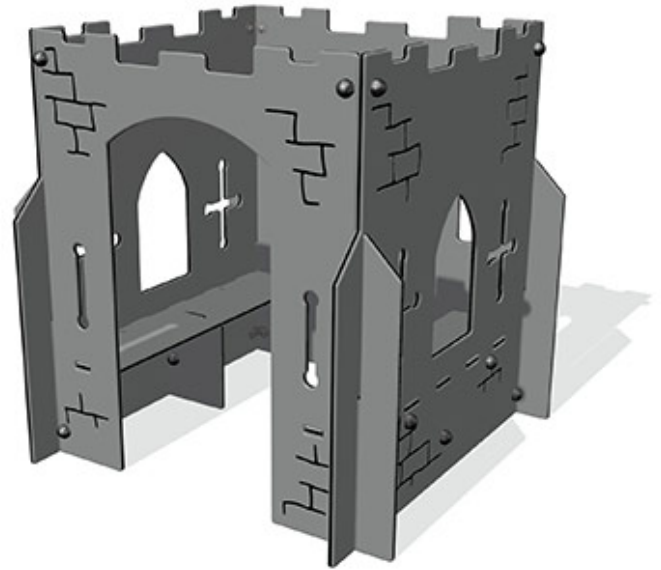

Castle Play House

Product Code AMVFA-IP-FIIPCASLE

£1,426

Price stated is for product only.
Contact us for a delivery & installation quote based on your location.

Dimensions:

Length	1200 mm
Height	1190 mm
Depth	1200 mm

Key Stage:

Play Values

This product supports the following areas of child development.

Gross Motor Skills

Visual Stimulation

Role Play

Imaginative Play

Communication Skills

Description

Imaginative play structures have been designed as a platform for other designs that you may wish to create by altering the side profiles and changing the graphics, windows and plant-ons. With this product you can change virtually anything including: colours, basic profiles and graphics, you can also add plant-ons and accessories to increase the play value and enhance the visual appearance. The imaginative play range of products are supplied with all the fittings for assembly and can be supplied ready assembled if required. The designs are suitable for freestanding use in the playground, however surface and ground fixing is easy with ground anchor kits (at extra cost).