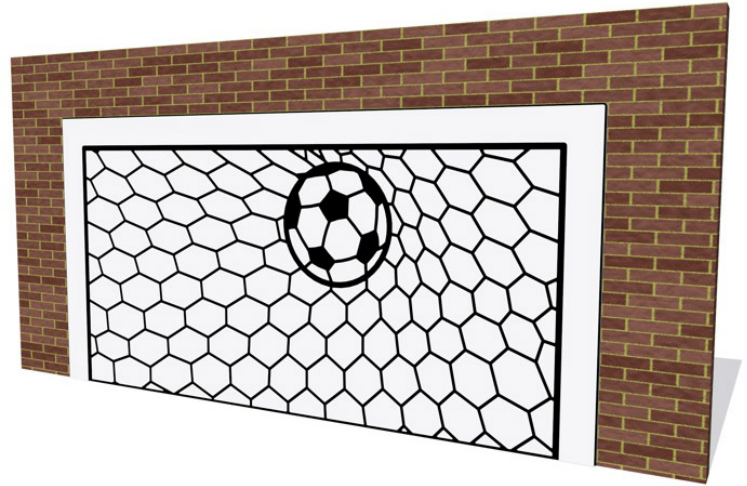

Wall Mounted Football Goal

Product Code AMVFA-FITPGOALWM

£625

Dimensions:

Length	2150 mm
Height	1050 mm
Depth	267 mm

Key Stage:

Play Values

This product supports the following areas of child development.

Stretching & Flexibility

Hand-eye Co-ordination

Gross Motor Skills

Competitive Play

Co-Operative Play

Communication Skills

Description

How many goals will you score? The Football Goal has been designed to appeal to children of all ages. It can either be wall or mesh mounted into multi-use game areas. Constructed from HDPE, the goal has durable engraved graphics and can either be wall mounted or freestanding.

- HDPE panel construction
- Durable engraved graphics
- Wall mounted or freestanding on posts
- Customizable colours, sizes and shapes
- Available with recycled plastic posts for freestanding installation