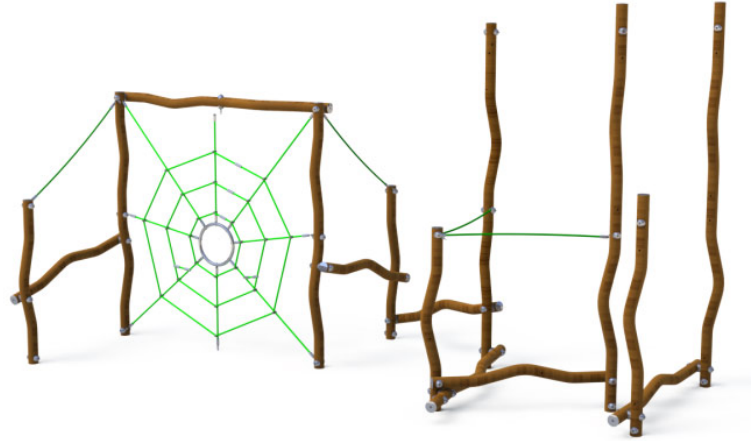

Madera Parcours

Product Code AMV-ARTICLE-1420

Price on Application

Price stated is for product only. Contact us for a delivery & installation quote based on your location.

Dimensions:

Length	5280 mm
Width	2680 mm
Height	3140 mm

Key Stage:

Play Values

This product supports the following areas of child development.

Strength

Hanging

Hand-eye
Co-ordination

Gross Motor Skills

Fine Motor Skills

Climbing

Co-Operative Play

Description

Our Madera line consists of unique playground equipment made of stainless steel with a natural look.

On the Madera Parcours children can play together and meet each other in the "spider web" or halfway one of the poles. At the same time, the curved poles, with a special, strong light-brown coating, stimulate the imagination of children playing, because a curve like that could be anything. The Madera Parcours is standard equipped with green ropes and a green net.

BENEFITS

- Play equipment with a natural look for natural playgrounds.
- Transparent play equipment, keeping sight lines open.
- Ropes are available in the colours: red, blue, green and black.
- TÜV certified.